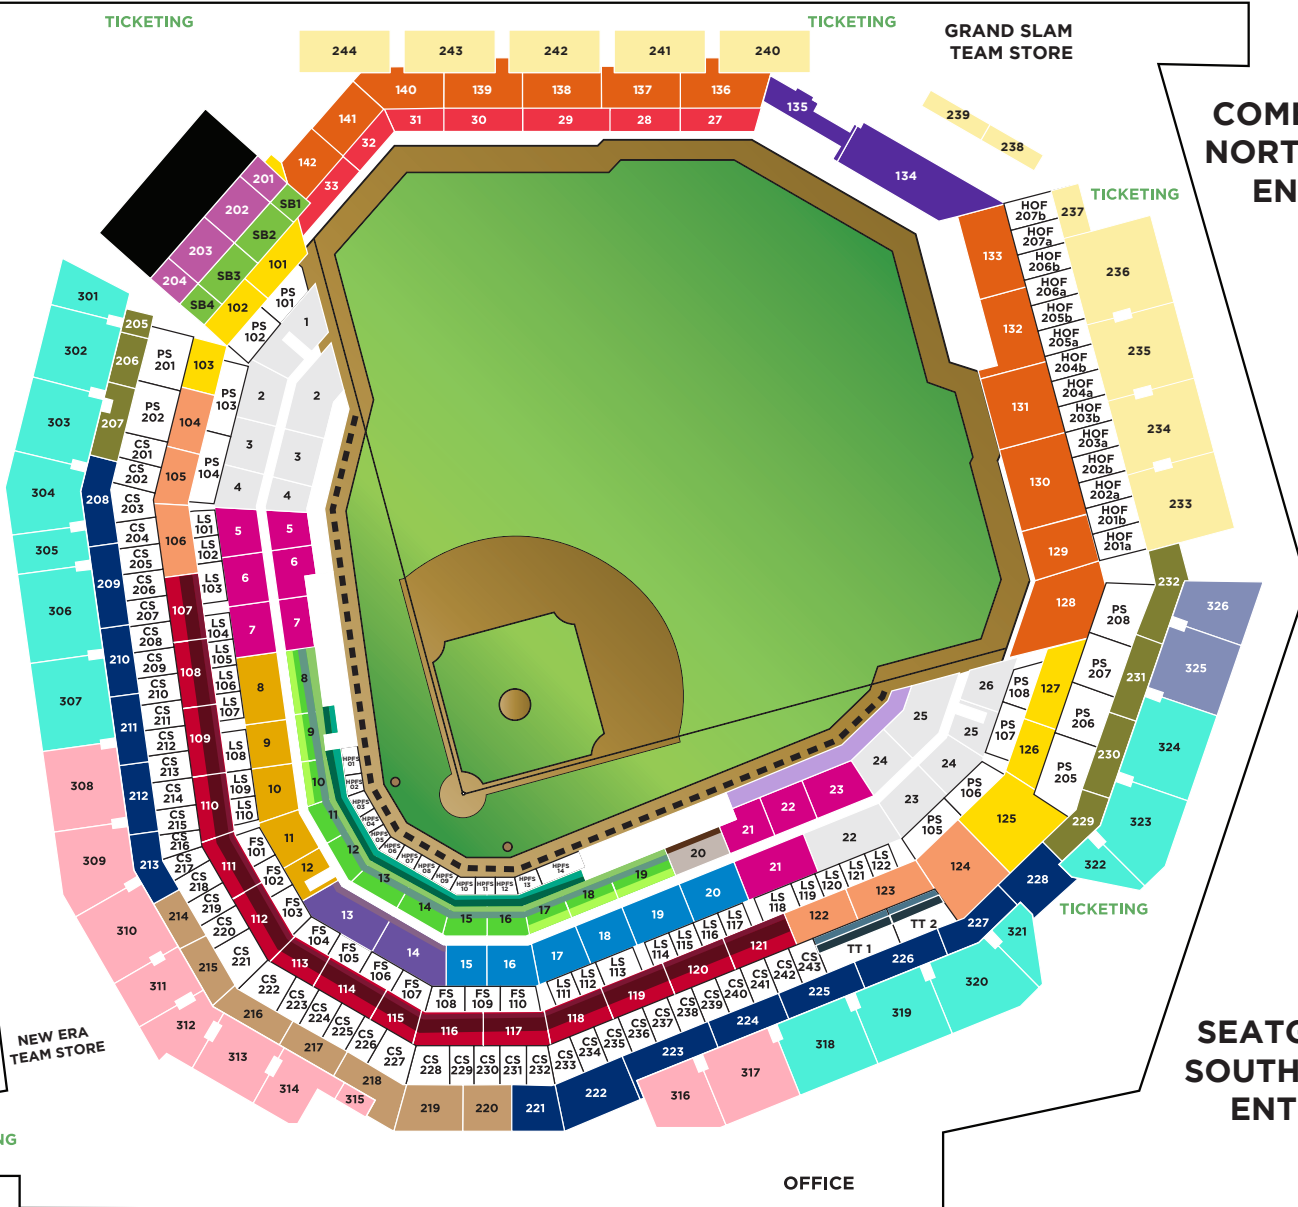

**NORTHWEST
ENTRY**

**TXU ENERGY
NORTH ENTRY**

**GRAND SLAM
TEAM STORE**

**COMERICA
NORTHEAST
ENTRY**

**VIP
ENTRY**

**VIP
ENTRY**

**NEW ERA
TEAM STORE**

**SEATGEEK
SOUTHEAST
ENTRY**

**TOYOTA SOUTHWEST
ENTRY**

OFFICE

TICKETING

TICKETING

TICKETING

TICKETING

TICKETING

- VIP Lexus Club
 - Platinum Lexus Club
 - Gold Lexus Club
 - Silver Lexus Club
 - Bronze Lexus Club
 - The Lexus Club
 - VIP Shift4 Club
 - VIP Balcones Speakeasy
 - Balcones Speakeasy
 - Premium Shift4 Club
 - Shift4 Club
 - American Lounge/Germania Insurance Lounge Tables
 - 3rd Base Box
 - Dugout Reserved
 - Corner Box
-
- Texas Terrace Premium
 - Texas Terrace Classic
 - Teremana Terrace
 - VIP Infield Mezzanine
 - Select Infield Mezzanine
 - Infield Mezzanine
 - Mezzanine
 - Corner Mezzanine
 - Outfield Mezzanine
 - All You Can Eat
-
- VIP Infield & Infield Pavilion
 - Baseline Pavilion
 - Corner Pavilion
 - Outfield Pavilion
 - Karbach Brewing Sky Porch
 - Sky Box
-
- Upper Box
 - Upper Reserved
 - Grandstand
 - Suites

NETTING - - - - -
Sections 2-25