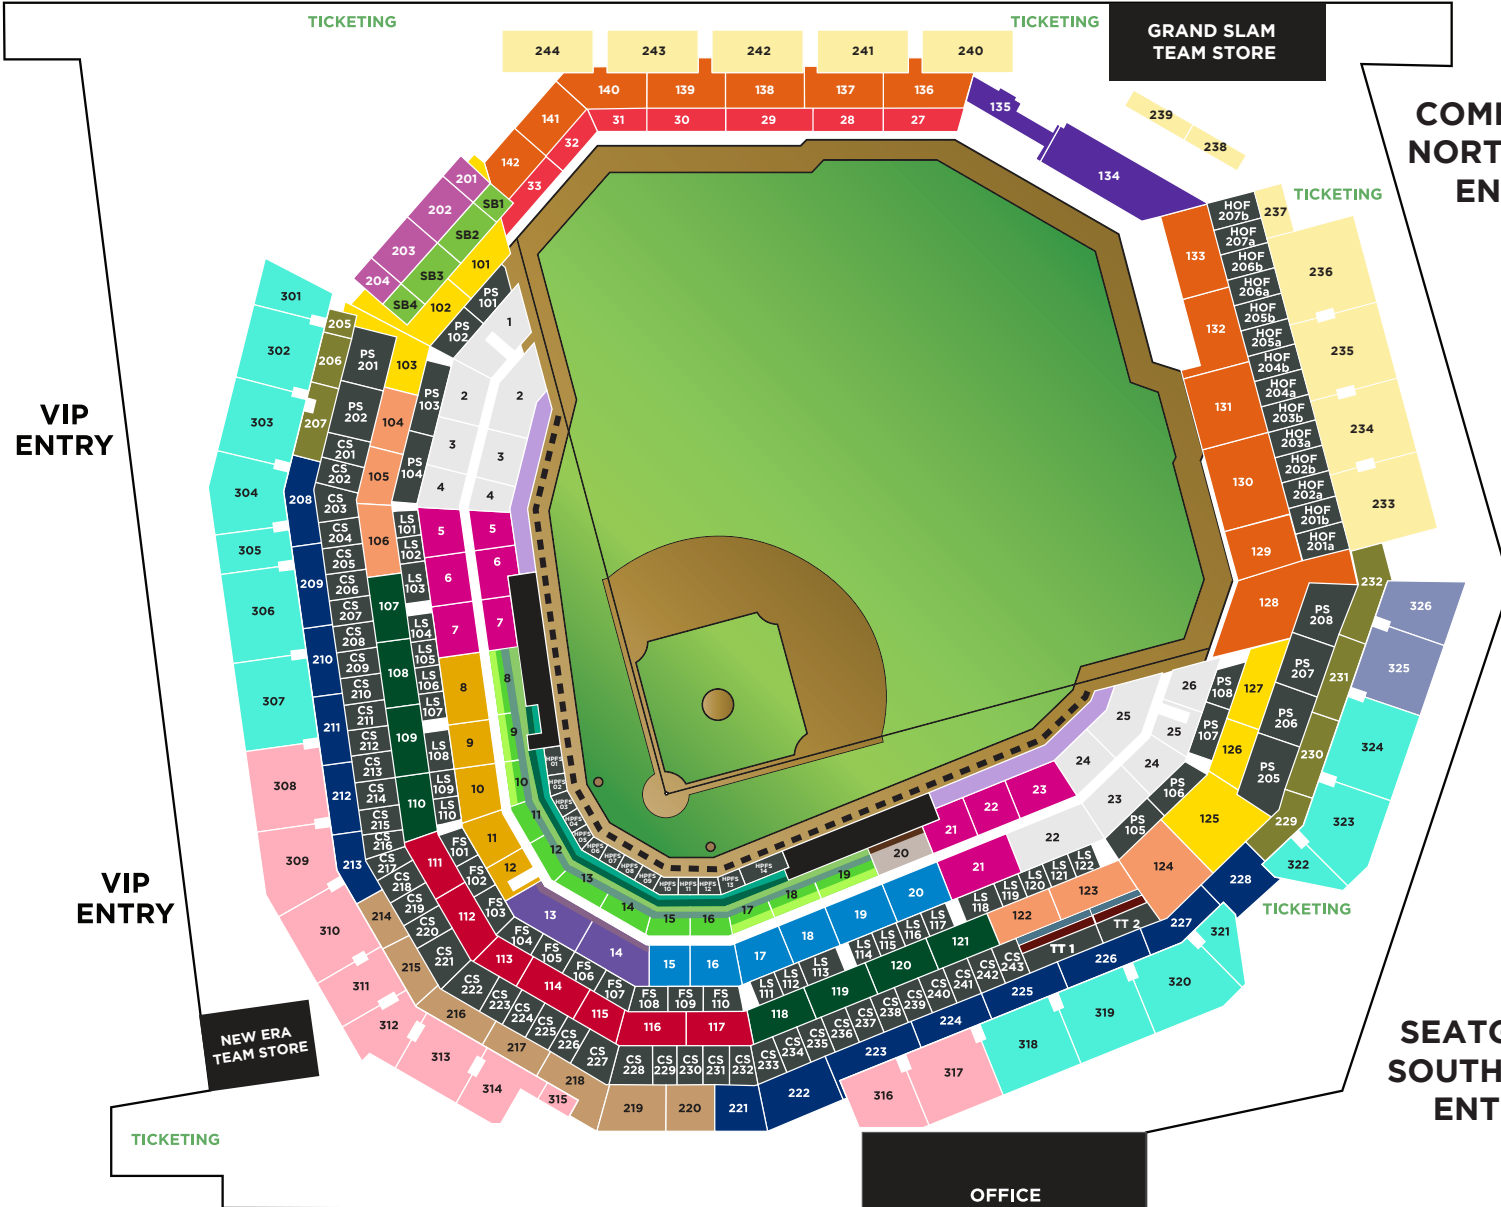

**NORTHWEST  
ENTRY**

**TXU ENERGY  
NORTH ENTRY**

**COMERICA  
NORTHEAST  
ENTRY**

**SEATGEEK  
SOUTHEAST  
ENTRY**

**TOYOTA SOUTHWEST  
ENTRY**

- VIP Lexus Club
  - Platinum Lexus Club
  - Gold Lexus Club
  - Silver Lexus Club
  - Bronze Lexus Club
  - The Lexus Club
  - VIP First Base Club
  - VIP Balcones Speakeasy
  - Balcones Speakeasy
  - Premium First Base Club
  - First Base Club
  - Evan Williams Lounge/Germania Insurance Lounge Tables
  - 3<sup>rd</sup> Base Box
  - Dugout Reserved
  - Corner Box
- 
- Texas Terrace Premium
  - VIP Home Plate & Home Plate Mezzanine
  - Batter's Eye Tables
  - Texas Terrace Classic
  - VIP Infield & Infield Mezzanine
  - Mezzanine
  - Corner Mezzanine
  - Outfield Mezzanine
  - All You Can Eat
- 
- VIP Infield & Infield Pavilion
  - Baseline Pavilion
  - Corner Pavilion
  - Outfield Pavilion
  - Karbach Brewing Sky Porch
  - Sky Box
  - Upper Box
  - Upper Reserved
  - Grandstand
  - Suites

NETTING - - - - -  
Sections 2-25