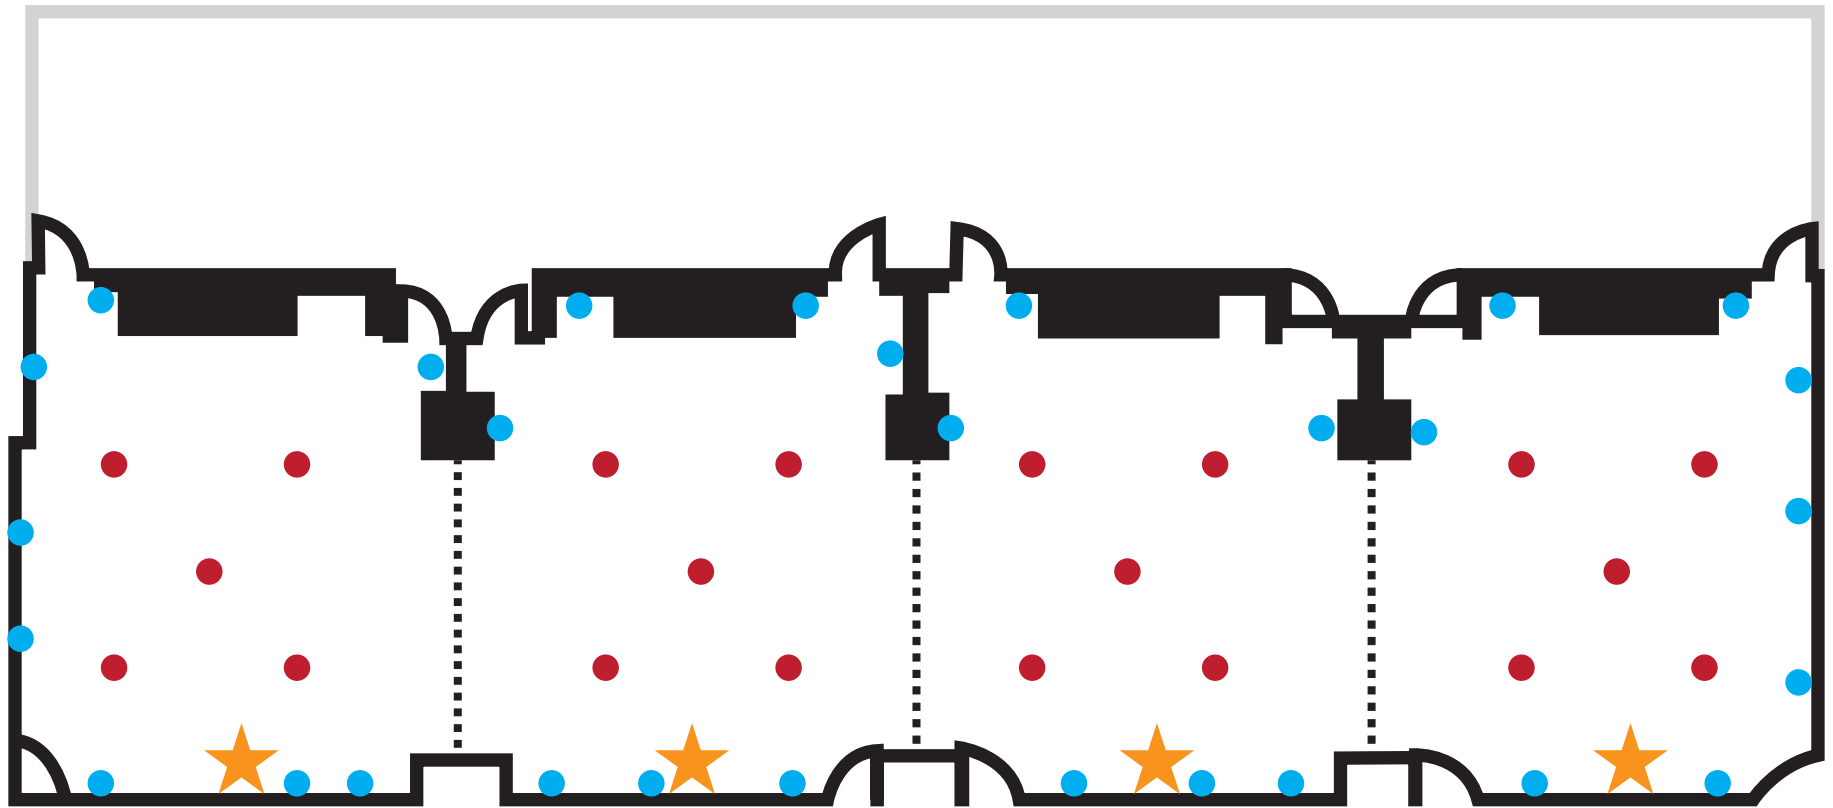

First Base Club

- 20 amp floor pocket
- 20 amp wall outlet
- ▲ House mic input (XLR)
- ★ TV

Conference Center

- 20 amp wall outlet
- 20 amp floor pocket
- ★ TV
- Outside of meeting rooms (terrace)

Comerica Northeast Entry

- 20 amp wall outlet
- JBT Talent Stand Up Box

Evan Williams Dugout Lounge

- 20 amp wall outlet
- ▲ House Mic Input (XLR)
- ★ TV

Sky Box

● 20 amp wall outlet
★ TV

Germania Insurance Dugout Lounge

- 20 amp wall outlet
- ▲ House Mic Input (XLR)
- ★ TV

Balcones Speakeasy

- 20 amp wall outlet
- ▲ House Mic Input (XLR)
- ★ TV

Sky Bridge

- 20 amp floor pocket
- 20 amp wall outlet
- ✕ Pedestal

Karbach Brewing Sky
Porch Upper Level

● 20 amp wall outlet
★ TV

4.21 Food Hall/ High Ball Lounge

The Lexus Club

- 20 amp floor pocket
- 20 amp wall outlet
- ▲ House Mic Input (XLR)
- ★ TV

Karbach Brewing Sky
Porch Lower Level

- 20 amp wall outlet
- ✕ 120 amp pedestal
- ★ TV