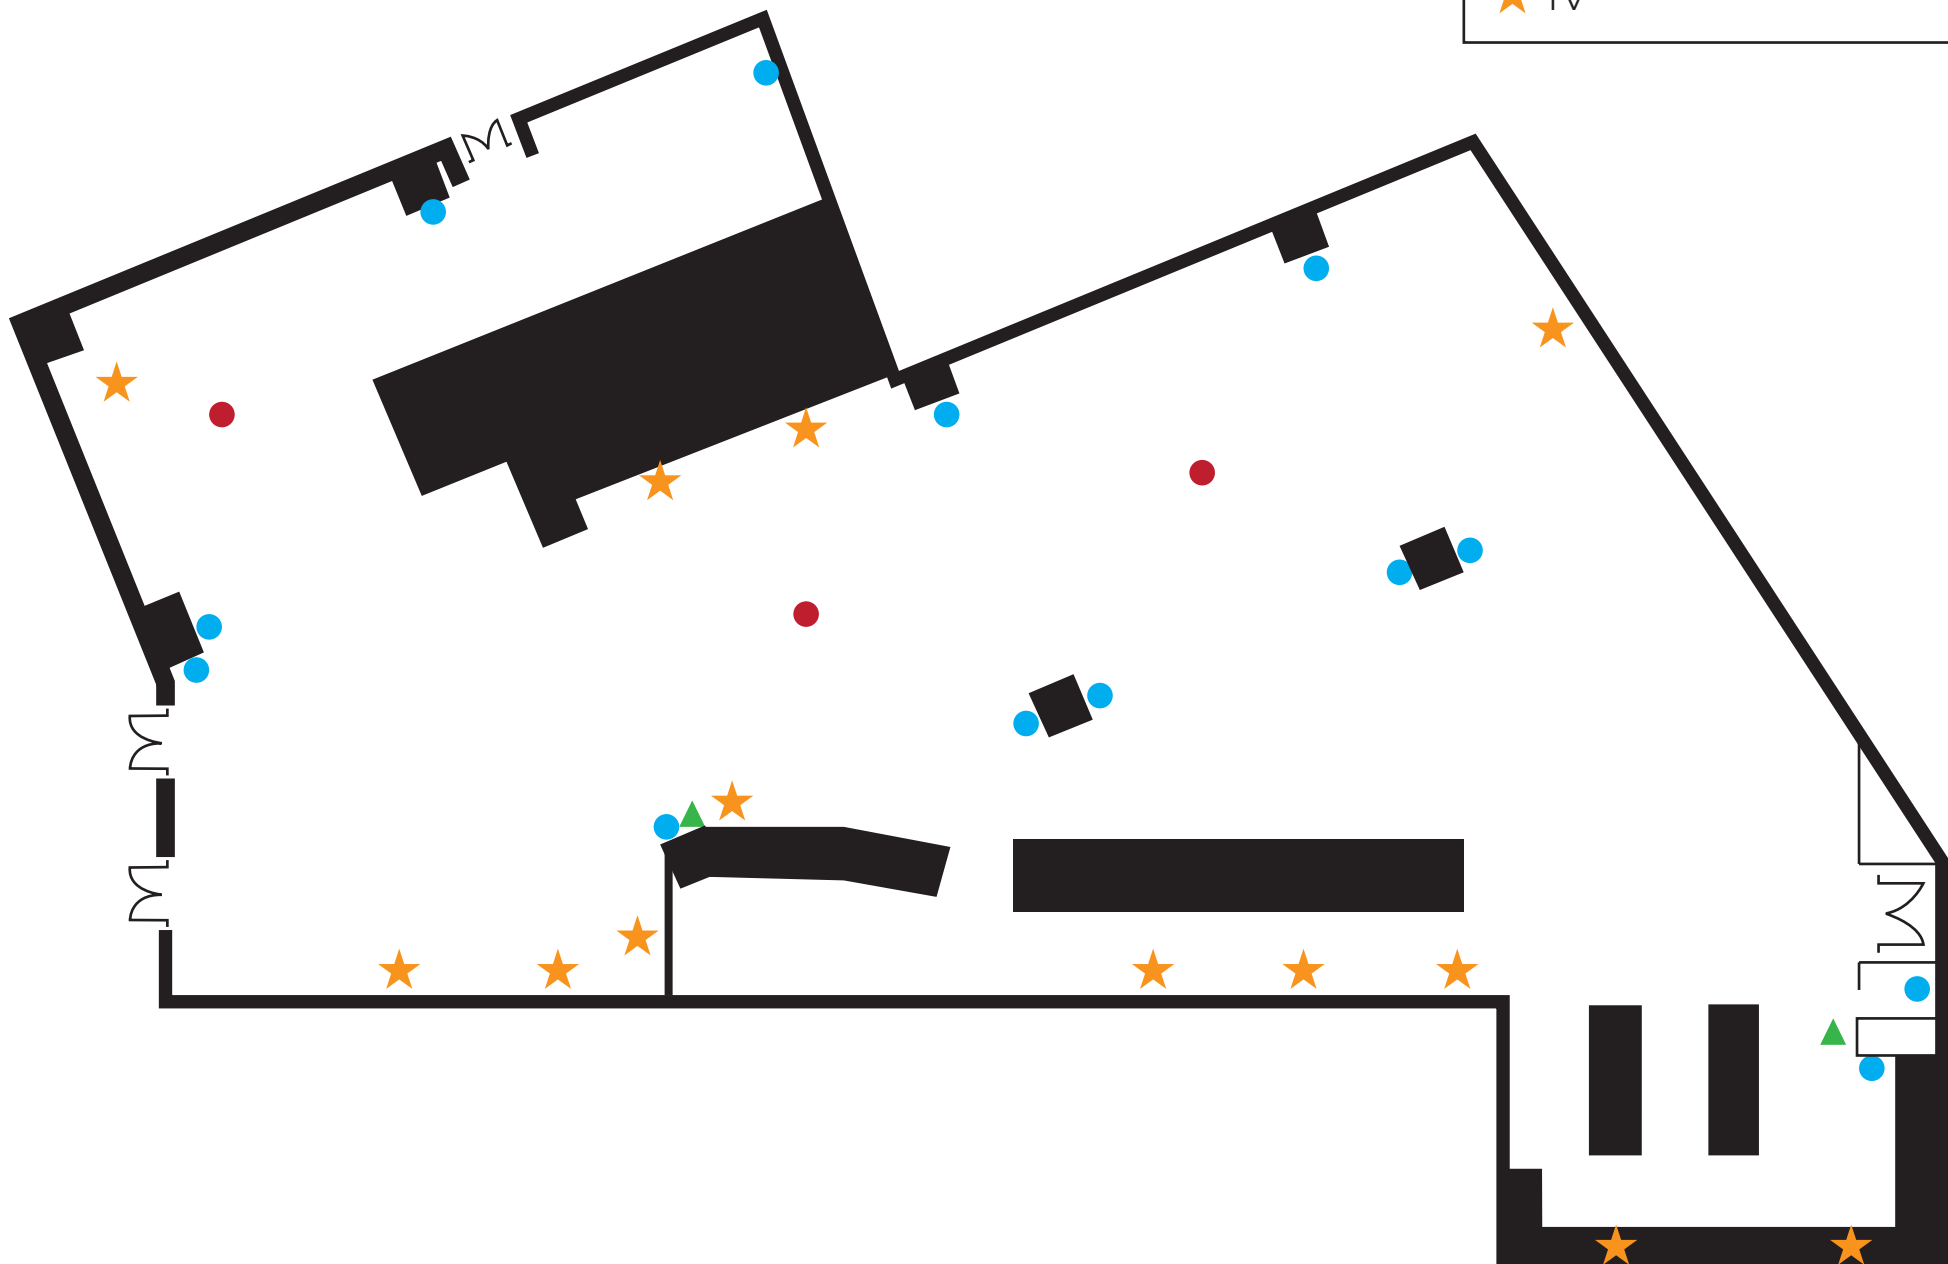

First Base Club

- 20 amp floor pocket
- 20 amp wall outlet
- ▲ House mic input (XLR)
- ★ TV

Conference Center

- 20 amp wall outlet
- 20 amp floor pocket
- ★ TV
- Outside of meeting rooms (terrace)

Comerica Northeast Entry

- 20 amp wall outlet
- JBT Talent Stand Up Box

Evan Williams Dugout Lounge

- 20 amp wall outlet
- ▲ House Mic Input (XLR)
- ★ TV

Sky Box

● 20 amp wall outlet
★ TV

Germania Insurance Dugout Lounge

- 20 amp wall outlet
- ▲ House Mic Input (XLR)
- ★ TV

Balcones Speakeasy

- 20 amp wall outlet
- ▲ House Mic Input (XLR)
- ★ TV

Sky Bridge

- 20 amp floor pocket
- 20 amp wall outlet
- ✕ Pedestal

Karbach Brewing Sky
Porch Upper Level

● 20 amp wall outlet
★ TV

4.21 Food Hall/ High Ball Lounge

The Lexus Club

- 20 amp floor pocket
- 20 amp wall outlet
- ▲ House Mic Input (XLR)
- ★ TV

Karbach Brewing Sky
Porch Lower Level

- 20 amp wall outlet
- ✕ 120 amp pedestal
- ★ TV