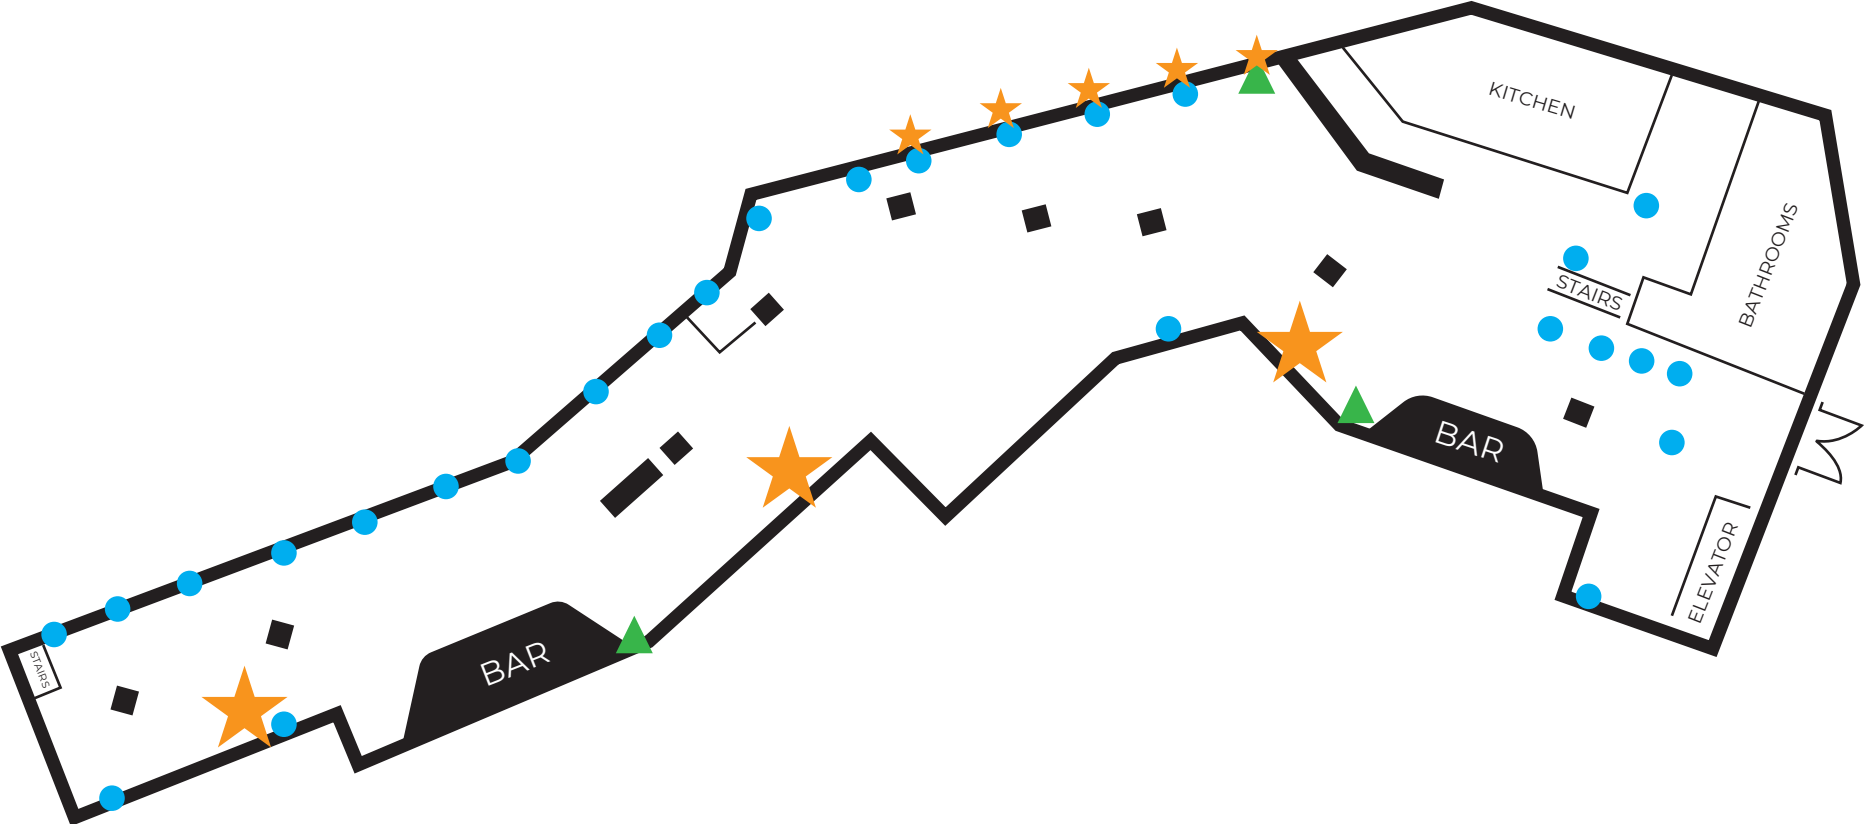

Evan Williams Dugout Lounge

- 20 amp wall outlet
- ▲ House Mic Input (XLR)
- ★ TV