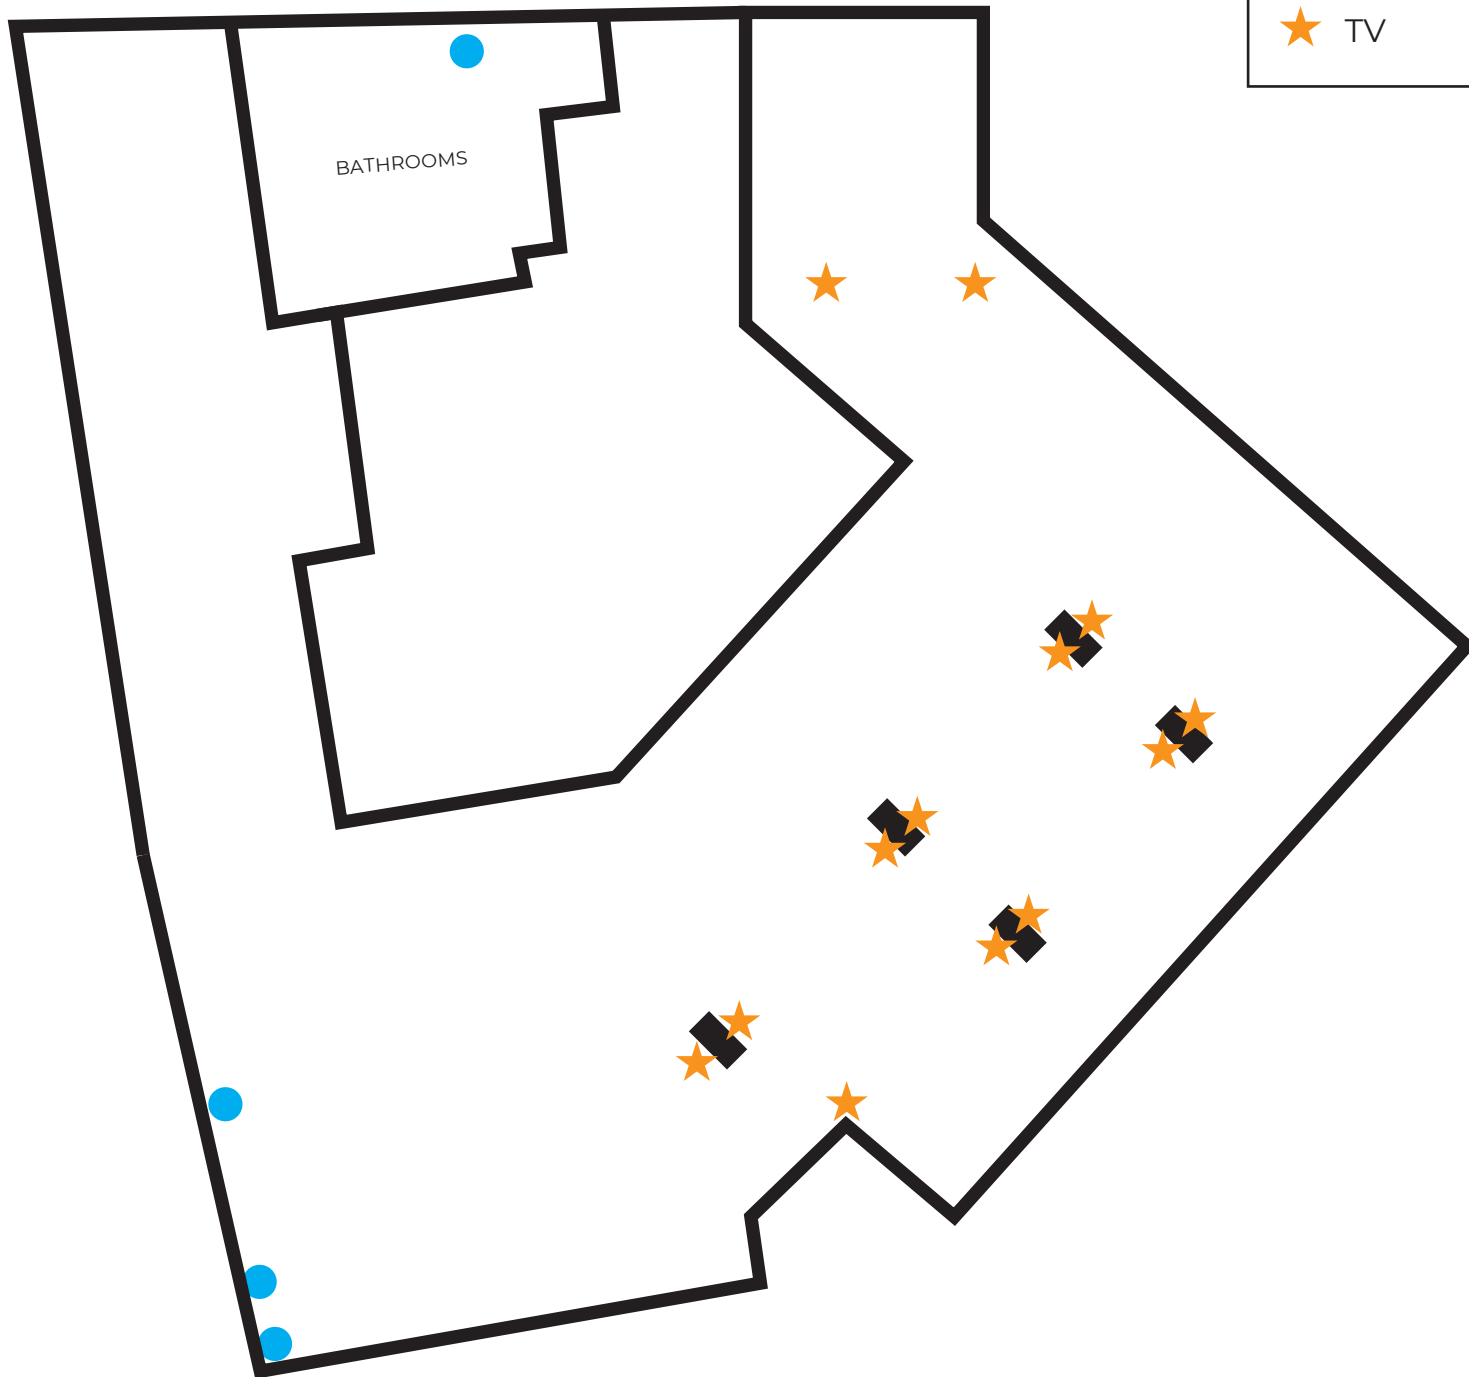

First Base Club

- 20 amp floor pocket
- 20 amp wall outlet
- ▲ House mic input (XLR)
- ★ TV

Conference Center

- 20 amp wall outlet
- 20 amp floor pocket
- ★ TV
- Outside of meeting rooms (terrace)

Comerica Northeast Entry

- 20 amp wall outlet
- JBT Talent Stand Up Box

Evan Williams Dugout Lounge

- 20 amp wall outlet
- ▲ House Mic Input (XLR)
- ★ TV

Sky Box

● 20 amp wall outlet
★ TV

Germania Insurance Dugout Lounge

- 20 amp wall outlet
- ▲ House Mic Input (XLR)
- ★ TV

Balcones Speakeasy

- 20 amp wall outlet
- ▲ House Mic Input (XLR)
- ★ TV

Sky Bridge

- 20 amp floor pocket
- 20 amp wall outlet
- ✕ Pedestal

Karbach Brewing Sky
Porch Upper Level

● 20 amp wall outlet
★ TV

4.21 Food Hall/ High Ball Lounge

The Lexus Club

- 20 amp floor pocket
- 20 amp wall outlet
- ▲ House Mic Input (XLR)
- ★ TV

Karbach Brewing Sky
Porch Lower Level

- 20 amp wall outlet
- ✕ 120 amp pedestal
- ★ TV