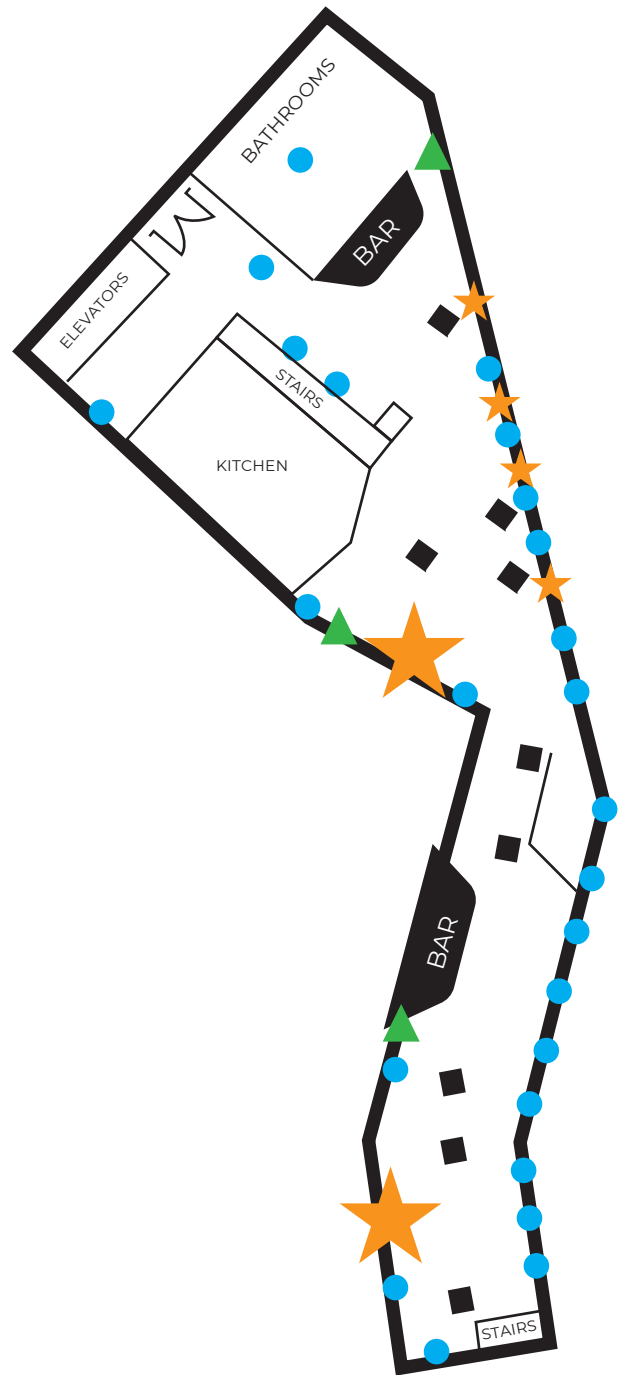

First Base Club

- 20 amp floor pocket
- 20 amp wall outlet
- ▲ House mic input (XLR)
- ★ TV

Conference Center

- 20 amp wall outlet
- 20 amp floor pocket
- ★ TV
- Outside of meeting rooms (terrace)

Comerica Northeast Entry

- 20 amp wall outlet
- JBT Talent Stand Up Box

Evan Williams Dugout Lounge

- 20 amp wall outlet
- ▲ House Mic Input (XLR)
- ★ TV

Sky Box

● 20 amp wall outlet
★ TV

Germania Insurance Dugout Lounge

- 20 amp wall outlet
- ▲ House Mic Input (XLR)
- ★ TV

Balcones Speakeasy

- 20 amp wall outlet
- ▲ House Mic Input (XLR)
- ★ TV

Sky Bridge

- 20 amp floor pocket
- 20 amp wall outlet
- ✕ Pedestal

Karbach Brewing Sky
Porch Upper Level

● 20 amp wall outlet
★ TV

4.21 Food Hall/ High Ball Lounge

- 20 amp floor pocket
- 20 amp wall outlet
- ✕ 80 amp pedestal
- ★ TV
- Concourse

Marketplace

- 20 amp floor pocket
- 20 amp wall outlet
- ✕ 50 amp pedestal
- ★ TV
- Beer Garden (outside)
- Garage Doors