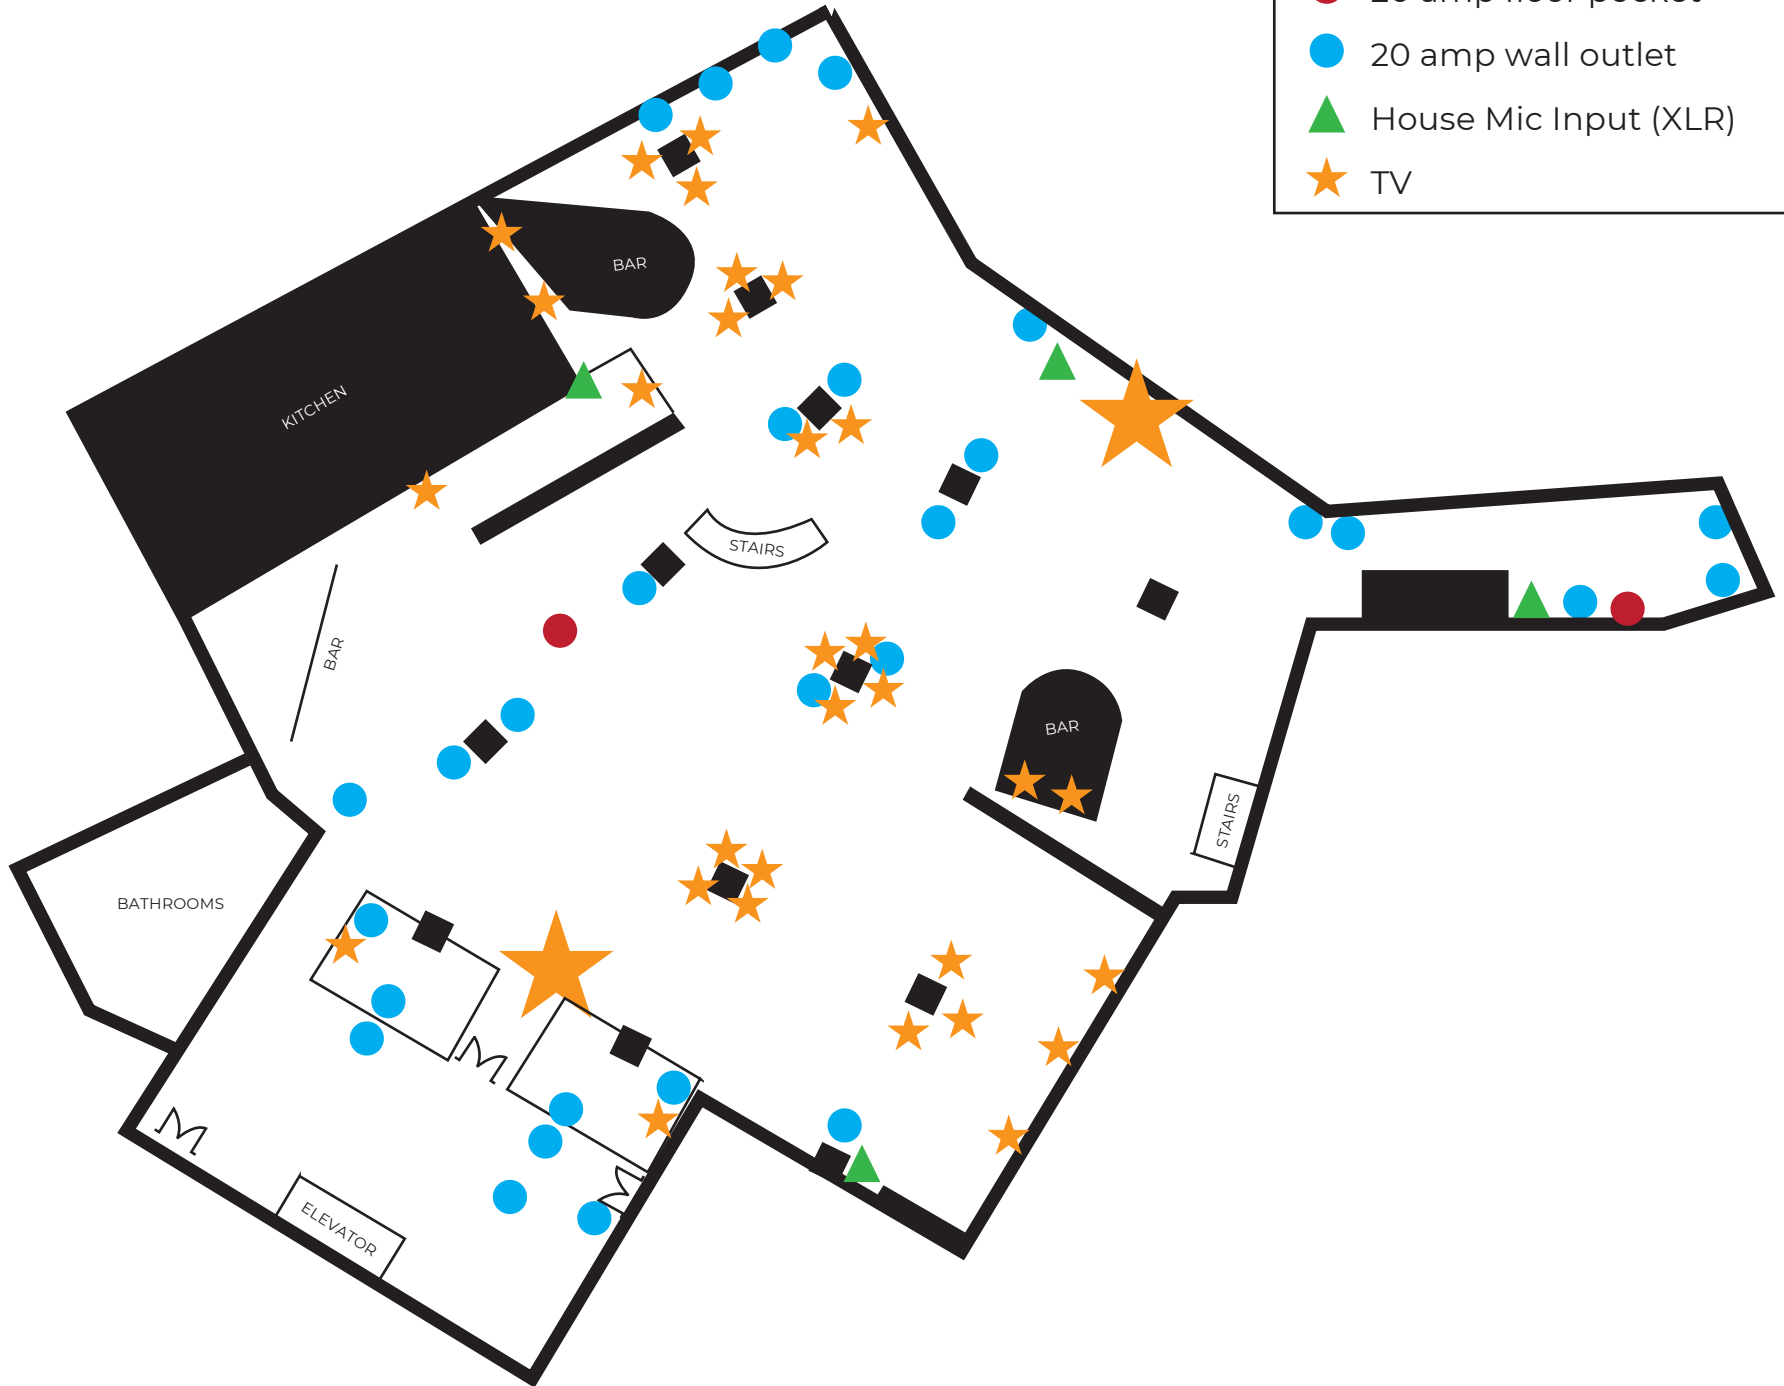

First Base Club

- 20 amp floor pocket
- 20 amp wall outlet
- ▲ House mic input (XLR)
- ★ TV

Conference Center

- 20 amp wall outlet
- 20 amp floor pocket
- ★ TV
- Outside of meeting rooms (terrace)

Comerica Northeast Entry

Balcones Speakeasy

- 20 amp wall outlet
- ▲ House Mic Input (XLR)
- ★ TV

Sky Bridge

- 20 amp floor pocket
- 20 amp wall outlet
- ✕ Pedestal

Karbach Brewing Sky
Porch Upper Level

● 20 amp wall outlet
★ TV

4.21 Food Hall/ High Ball Lounge

- 20 amp floor pocket
- 20 amp wall outlet
- ✕ 80 amp pedestal
- ★ TV
- Concourse

Marketplace

- 20 amp floor pocket
- 20 amp wall outlet
- ✕ 50 amp pedestal
- ★ TV
- Beer Garden (outside)
- Garage Doors

The Lexus Club

- 20 amp floor pocket
- 20 amp wall outlet
- ▲ House Mic Input (XLR)
- ★ TV

Karbach Brewing Sky
Porch Lower Level

- 20 amp wall outlet
- ✕ 120 amp pedestal
- ★ TV