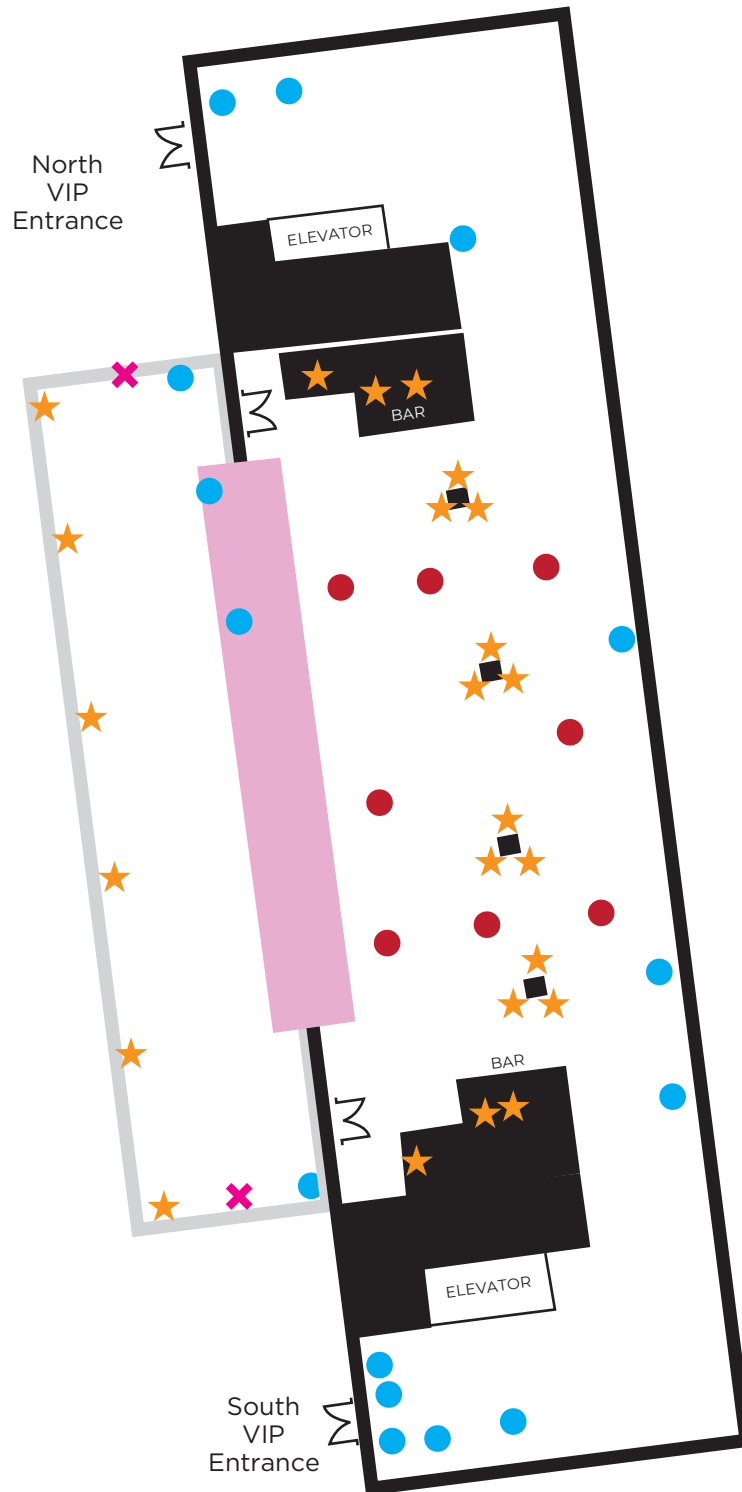

First Base Club

- 20 amp floor pocket
- 20 amp wall outlet
- ▲ House mic input (XLR)
- ★ TV

Conference Center

- 20 amp wall outlet
- 20 amp floor pocket
- ★ TV
- Outside of meeting rooms (terrace)

Comerica Northeast Entry

Balcones Speakeasy

- 20 amp wall outlet
- ▲ House Mic Input (XLR)
- ★ TV

Sky Bridge

- 20 amp floor pocket
- 20 amp wall outlet
- ✕ Pedestal

Karbach Brewing Sky
Porch Upper Level

● 20 amp wall outlet
★ TV

4.21 Food Hall/ High Ball Lounge

- 20 amp floor pocket
- 20 amp wall outlet
- ✕ 80 amp pedestal
- ★ TV
- Concourse

Marketplace

- 20 amp floor pocket
- 20 amp wall outlet
- ✕ 50 amp pedestal
- ★ TV
- Beer Garden (outside)
- Garage Doors

The Lexus Club

- 20 amp floor pocket
- 20 amp wall outlet
- ▲ House Mic Input (XLR)
- ★ TV

Karbach Brewing Sky
Porch Lower Level

- 20 amp wall outlet
- ✕ 120 amp pedestal
- ★ TV