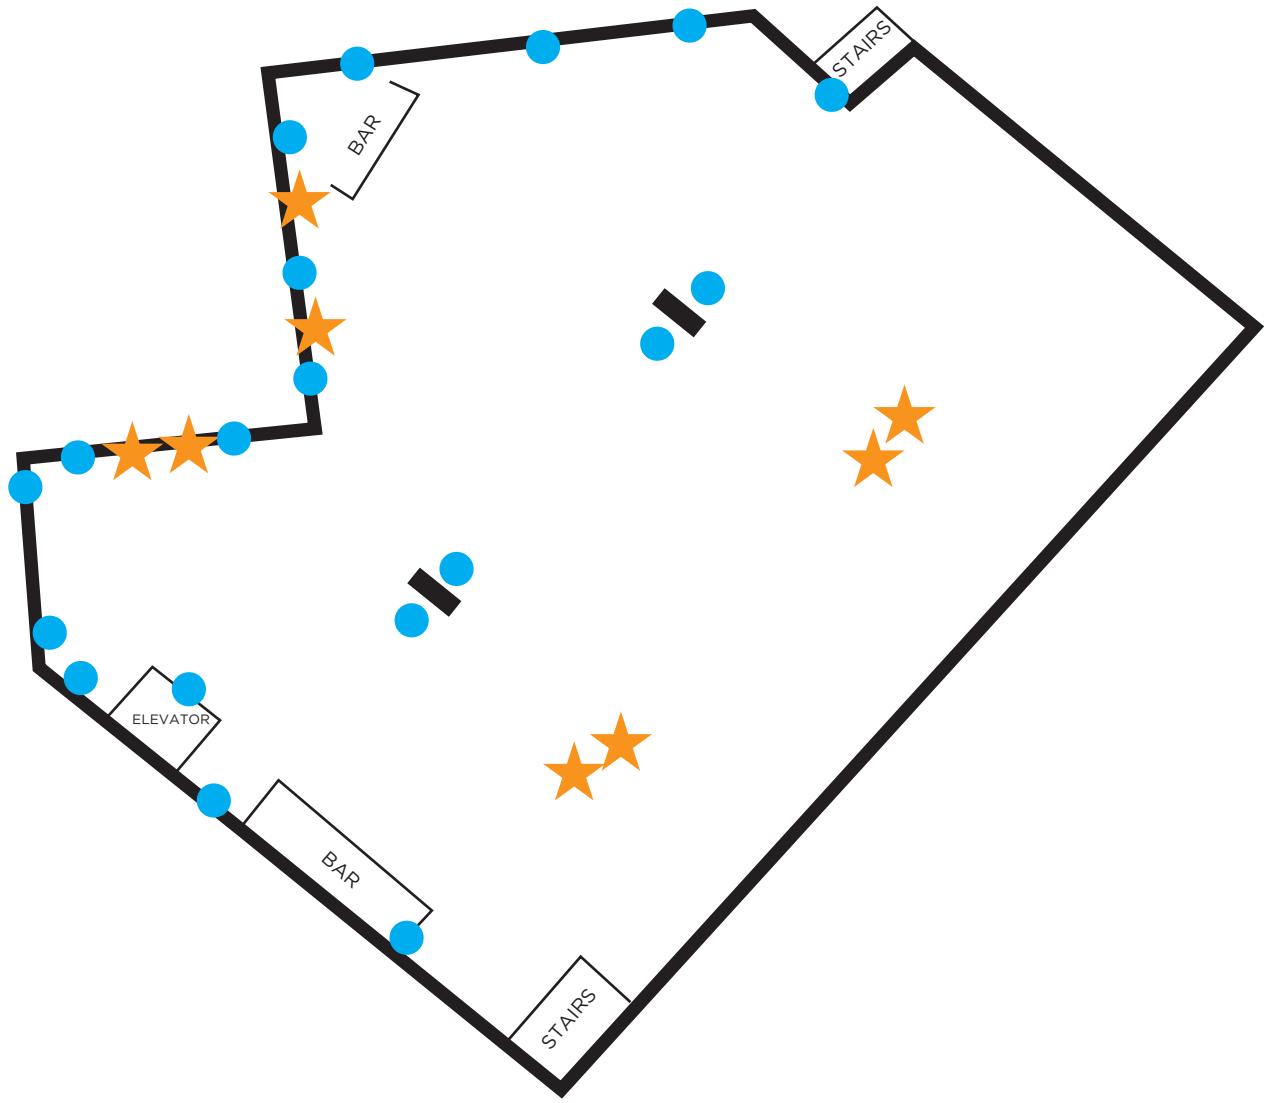

First Base Club

- 20 amp floor pocket
- 20 amp wall outlet
- ▲ House mic input (XLR)
- ★ TV

Conference Center

- 20 amp wall outlet
- 20 amp floor pocket
- ★ TV
- Outside of meeting rooms (terrace)

Comerica Northeast Entry

Balcones Speakeasy

- 20 amp wall outlet
- ▲ House Mic Input (XLR)
- ★ TV

Sky Bridge

- 20 amp floor pocket
- 20 amp wall outlet
- ✕ Pedestal

Karbach Brewing Sky
Porch Upper Level

● 20 amp wall outlet
★ TV

4.21 Food Hall/ High Ball Lounge

- 20 amp floor pocket
- 20 amp wall outlet
- ✕ 80 amp pedestal
- ★ TV
- Concourse

Marketplace

- 20 amp floor pocket
- 20 amp wall outlet
- ✕ 50 amp pedestal
- ★ TV
- Beer Garden (outside)
- Garage Doors

The Lexus Club

- 20 amp floor pocket
- 20 amp wall outlet
- ▲ House Mic Input (XLR)
- ★ TV

Karbach Brewing Sky
Porch Lower Level

- 20 amp wall outlet
- ✕ 120 amp pedestal
- ★ TV