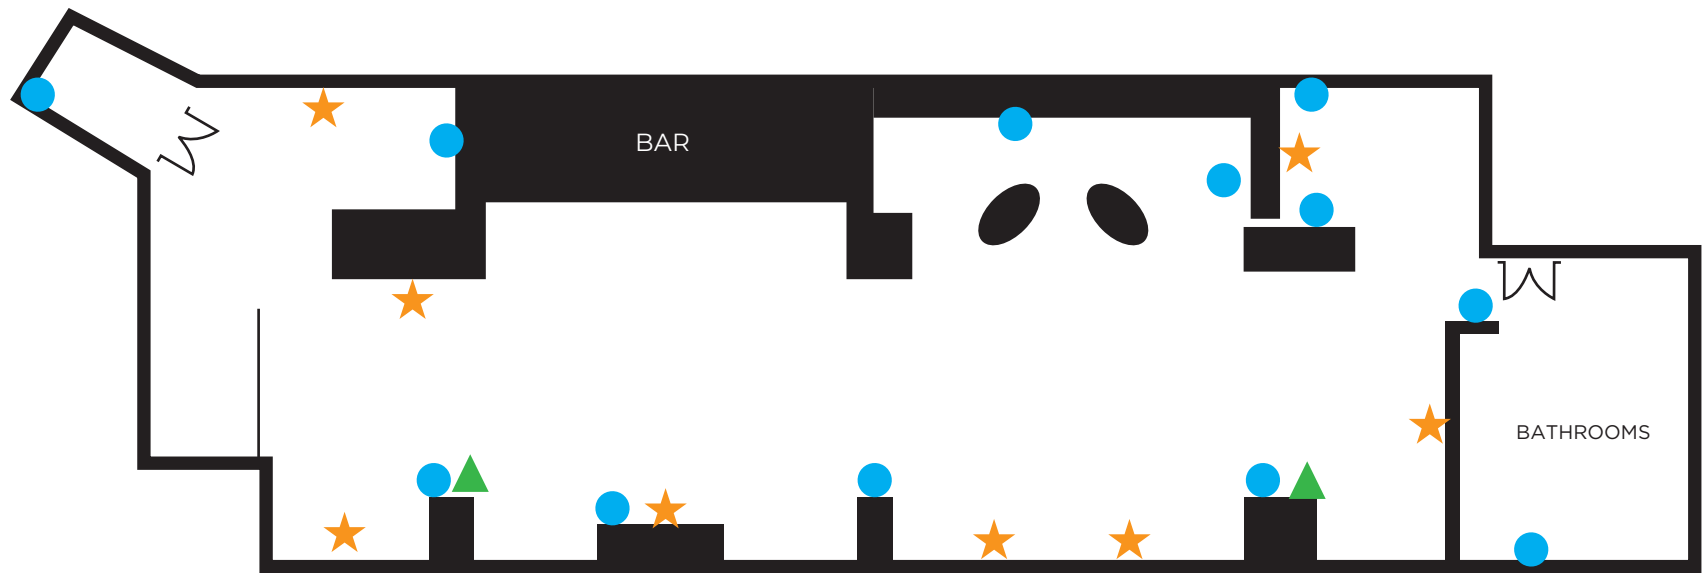

First Base Club

- 20 amp floor pocket
- 20 amp wall outlet
- ▲ House mic input (XLR)
- ★ TV

Conference Center

- 20 amp wall outlet
- 20 amp floor pocket
- ★ TV
- Outside of meeting rooms (terrace)

Comerica Northeast Entry

- 20 amp wall outlet
- JBT Talent Stand Up Box

Evan Williams Dugout Lounge

- 20 amp wall outlet
- ▲ House Mic Input (XLR)
- ★ TV

Sky Box

● 20 amp wall outlet
★ TV

Germania Insurance Dugout Lounge

- 20 amp wall outlet
- ▲ House Mic Input (XLR)
- ★ TV

Balcones Speakeasy

- 20 amp wall outlet
- ▲ House Mic Input (XLR)
- ★ TV

Sky Bridge

- 20 amp floor pocket
- 20 amp wall outlet
- ✕ Pedestal

Karbach Brewing Sky
Porch Upper Level

● 20 amp wall outlet
★ TV

4.21 Food Hall/ High Ball Lounge

The Lexus Club

- 20 amp floor pocket
- 20 amp wall outlet
- ▲ House Mic Input (XLR)
- ★ TV

Karbach Brewing Sky
Porch Lower Level

- 20 amp wall outlet
- ✕ 120 amp pedestal
- ★ TV