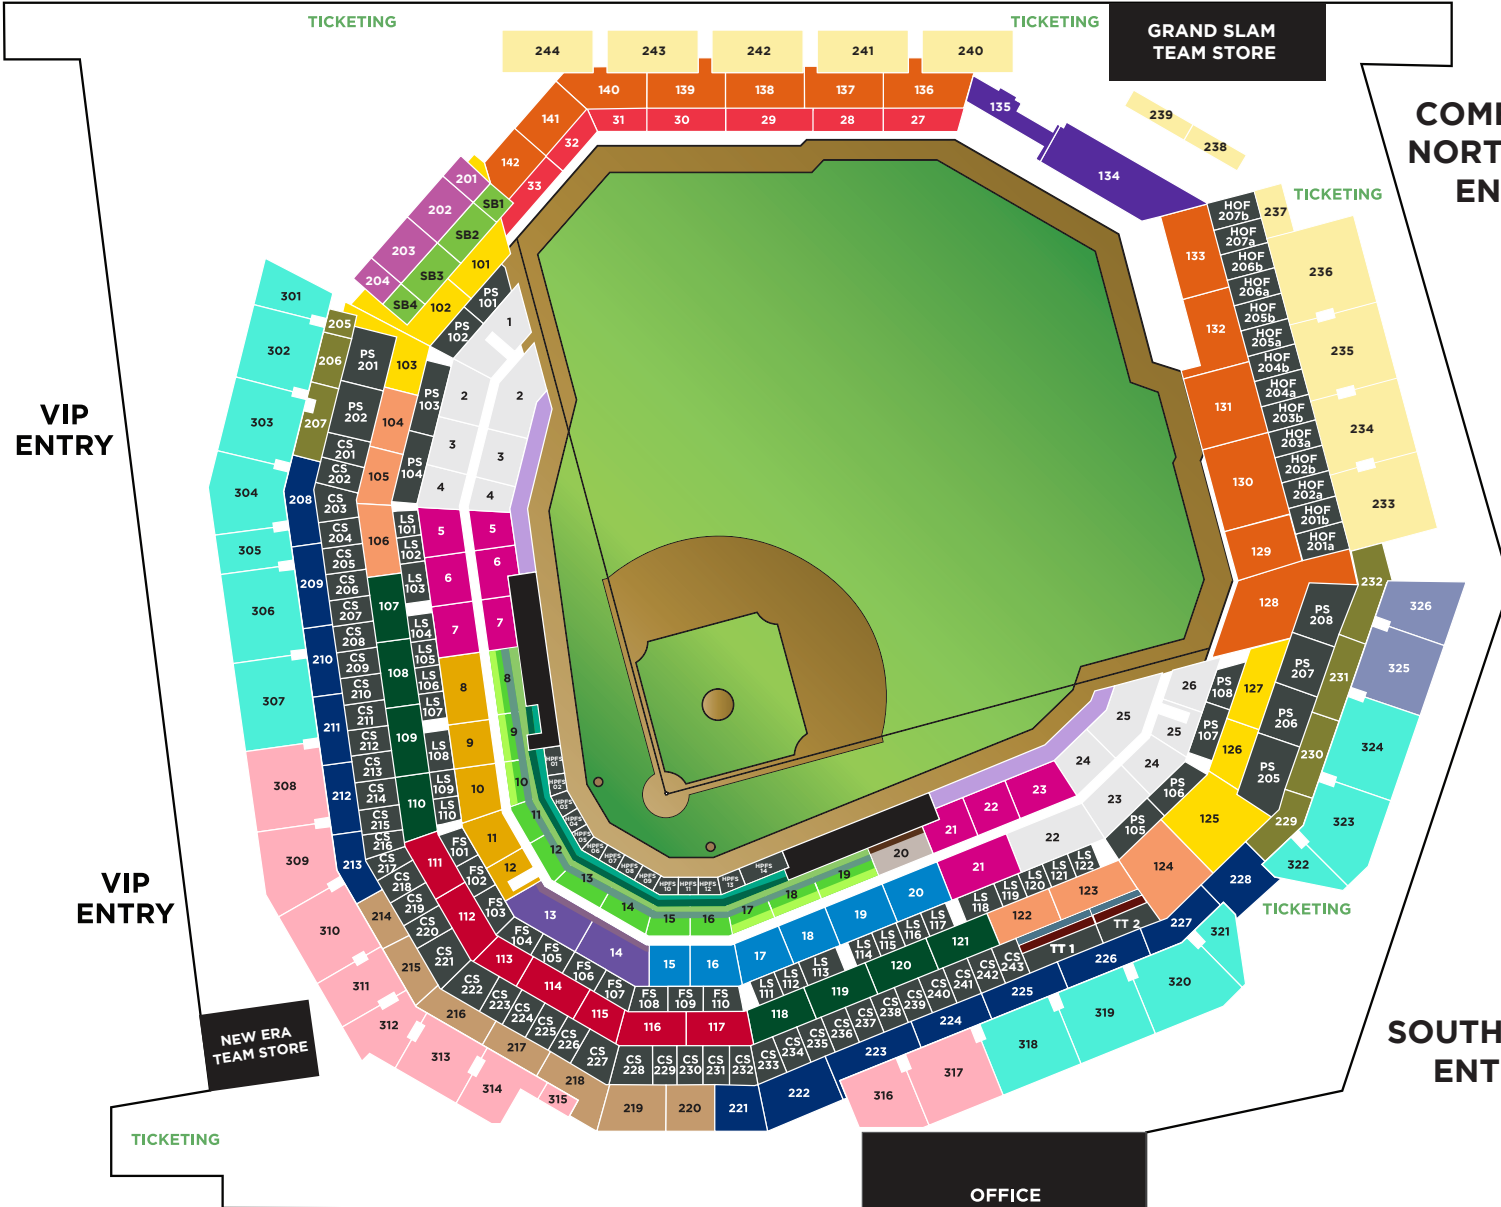

NORTHWEST ENTRY

TXU ENERGY NORTH ENTRY

COMERICA NORTHWEST ENTRY

SOUTHWEST ENTRY

TOYOTA SOUTHWEST ENTRY

- VIP Lexus Club
- Platinum Lexus Club
- Gold Lexus Club
- Silver Lexus Club
- Bronze Lexus Club
- The Lexus Club
- VIP First Base Club
- VIP Balcones Speakeasy
- Balcones Speakeasy
- Premium First Base Club
- First Base Club
- Evan Williams Lounge/Germania Insurance Lounge Tables
- 3rd Base Box
- Dugout Reserved
- Corner Box
- Texas Terrace Premium
- VIP Home Plate & Home Plate Mezzanine
- Batter's Eye Tables
- Texas Terrace Classic
- VIP Infield & Infield Mezzanine
- Mezzanine
- Corner Mezzanine
- Outfield Mezzanine
- All You Can Eat
- VIP Infield & Infield Pavilion
- Baseline Pavilion
- Corner Pavilion
- Outfield Pavilion
- Karbach Brewing Sky Porch
- Sky Box
- Upper Box
- Upper Reserved
- Grandstand
- Suites