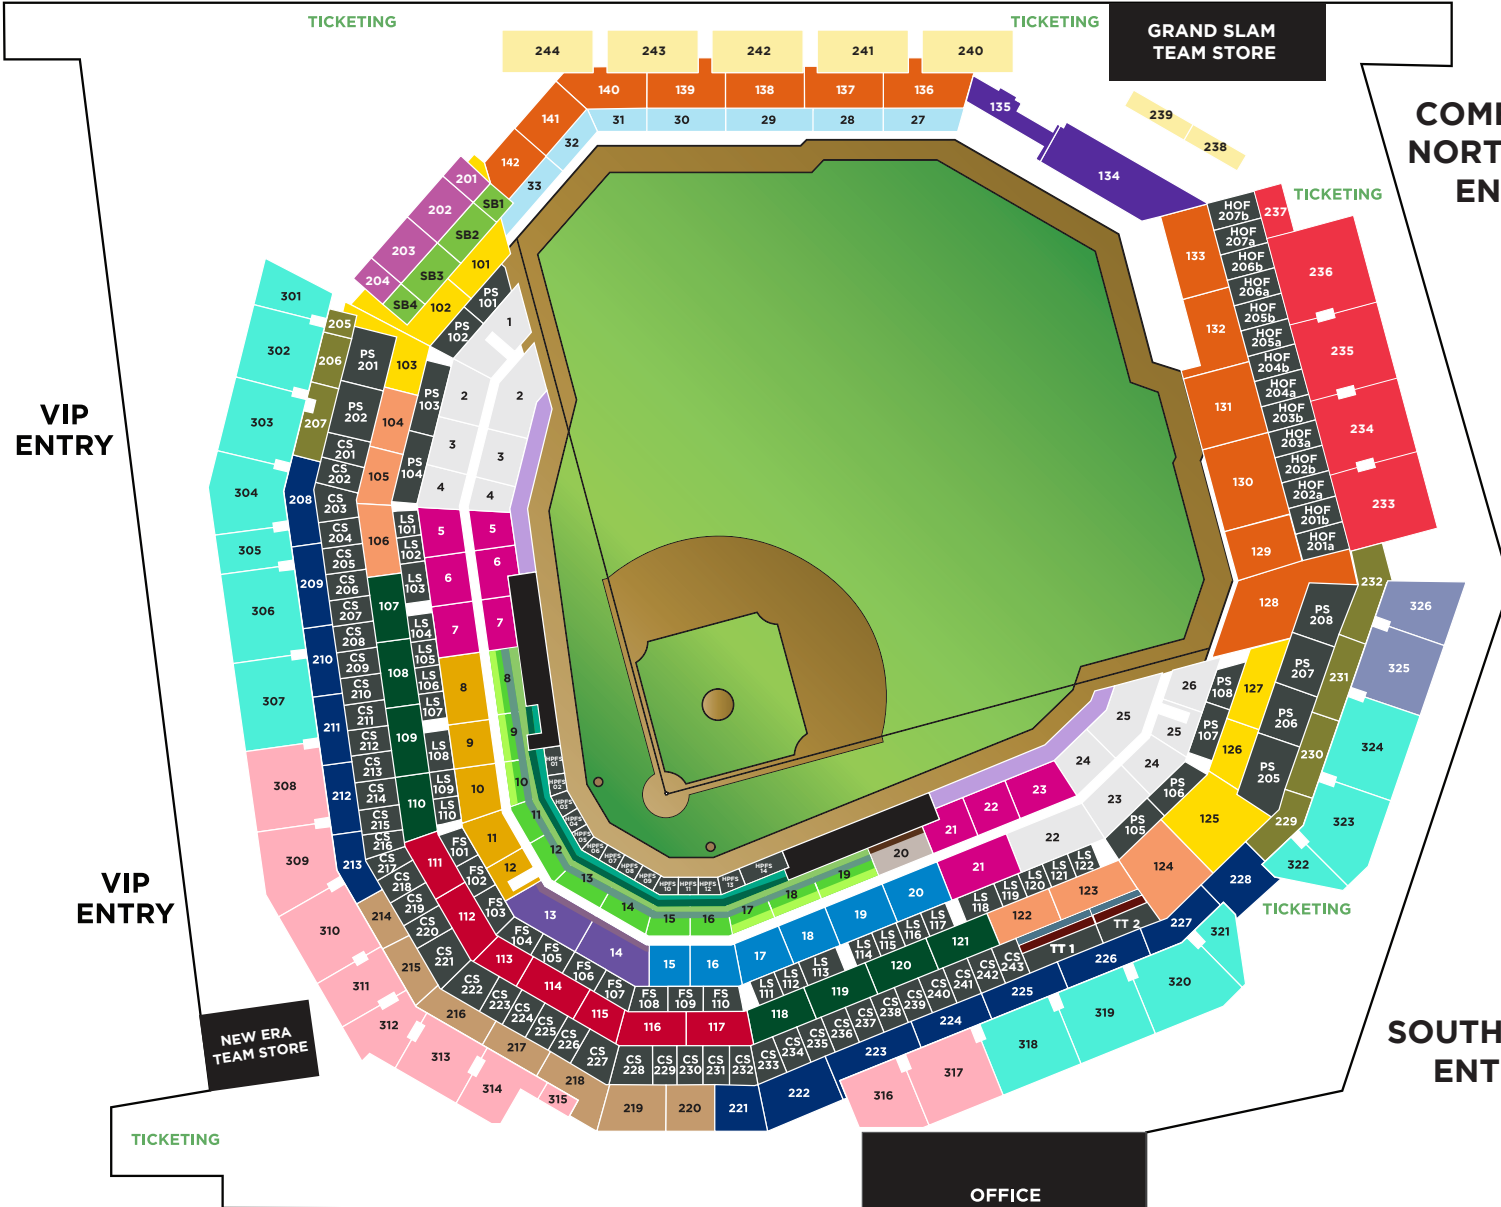

# NORTHWEST ENTRY

# COMERICA NORTHWEST ENTRY

# SOUTHWEST ENTRY

# TOYOTA SOUTHWEST ENTRY

- VIP Lexus Club
- Platinum Lexus Club
- Gold Lexus Club
- Silver Lexus Club
- Bronze Lexus Club
- The Lexus Club
- VIP StubHub Club
- VIP Balcones Speakeasy
- Balcones Speakeasy
- Premium StubHub Club
- StubHub Club
- Evan Williams Lounge/Germania Insurance Lounge Tables
- 3<sup>rd</sup> Base Box
- Dugout Lounge
- Corner Box
- Left Field Reserved
- Texas Terrace Premium
- VIP Home Plate & Home Plate Mezzanine
- Wild Rag Deck
- Texas Terrace Classic
- VIP Infield & Infield Mezzanine
- Mezzanine
- Corner Mezzanine
- Outfield Mezzanine
- VIP Infield & Infield Pavilion
- All You Can Eat
- Baseline Pavilion
- Corner Pavilion
- Outfield Pavilion
- Karcher Sky Porch
- Sky Box
- Upper Box
- Upper Reserved
- Grandstand
- Suites