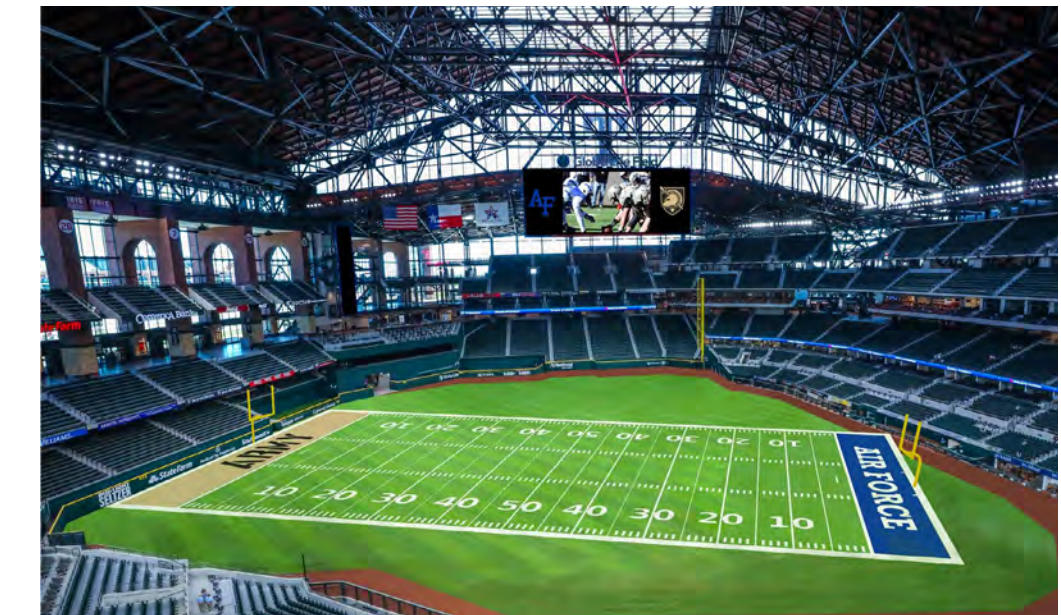

EVENTS AT

 **Globe Life Field**

Make your next event or group outing memorable when you book it at the dazzling new home of the Texas Rangers. Globe Life Field is Major League Baseball's newest ballpark – a state-of-the art, climate-controlled facility located in the heart of Dallas-Fort Worth and close to DFW International Airport. From its retractable roof to customizable spaces and brand new amenities, Globe Life Field will accommodate your needs while thoroughly delighting your guests.

EVENTS AT
 **Globe Life Field**

THE FIELD

The field offers panoramic views of the ballpark from an unprecedented perspective. This flexible event space is an unforgettable setting for both large-scale and intimate gatherings. The playing field is ideal for concerts, batting practices, dinner around the diamond, and so much more.

Sky Box

Outfield Pavilion

Center Field Concourse

The Market

CONCOURSES

The possibilities are endless with the extensive footprint of the concourses at Globe Life Field, each offering a blank canvas for your specific needs. All spaces can be transformed to accommodate meetings, cocktail parties, trade shows and more.