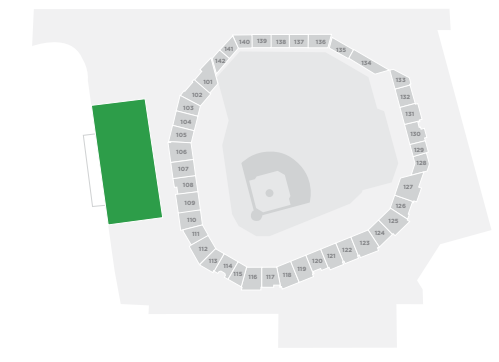

OUTFIELD PAVILION
Location: Upper Concourse
 Capacities: available upon request

SKY BOX & CENTER FIELD CONCOURSE
Location: Jim Ross Law Suite Level
 Cocktail: 379

THE MARKET
Location: Main Concourse
 Cocktail: 902 | Banquet: 470
 Theater: 596 | Classroom: 433