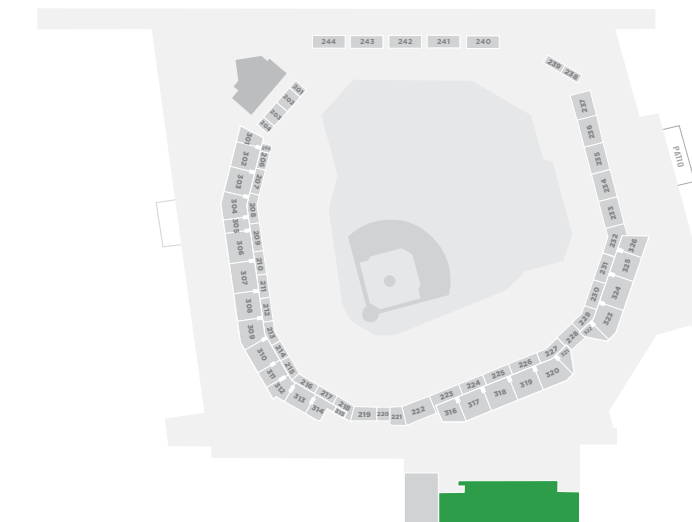

Location: Event Level / Cocktail: 777 | Banquet: 280 | Theater: 272 | Classroom: 147

North Plaza

Third Base Patio

Parking Lots

OUTDOOR SPACES

With the impressive facade of Globe Life Field as a backdrop, our outdoor spaces are a unique setting for any event.

NORTH PLAZA

Capacities: available upon request

THIRD BASE PATIO
Location: Main Concourse
 Cocktail: 828 | Banquet: 220
 Theater: 347 | Classroom: 252

RIGHT FIELD CLUB

The Right Field Club delivers ultimate versatility with retractable walls for a variety of events, from intimate meetings to large cocktail parties. This space features playful lighting, bold artwork, sleek subway tiles and no shortage of natural light.

Location: Lower Concourse / Cocktail: 154 | Banquet: 40 | Theater: 110 | Classroom: 69

EVAN WILLIAMS LOUNGE

This space was designed for the wow factor and does not disappoint. Located on the Event Level beside the first base dugout, this lounge features a bar and seating options right against the warning track. Your guests will feel close to the action without sacrificing exclusive amenities and finishes.