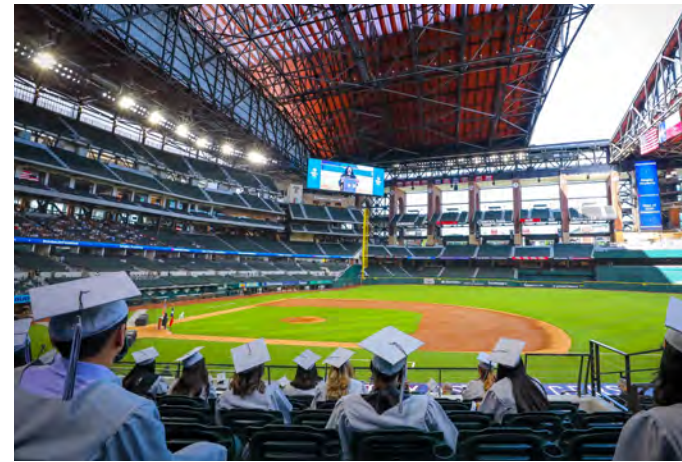

SINGLE ROOM
 Cocktail: 60 | Banquet: 32
 Theater: 70 | Classroom: 36

4 ROOMS COMBINED
 Cocktail: 240 | Banquet: 128
 Theater: 280 | Classroom: 144

Location: Jim Ross Law Suite Level

National Finals Rodeo