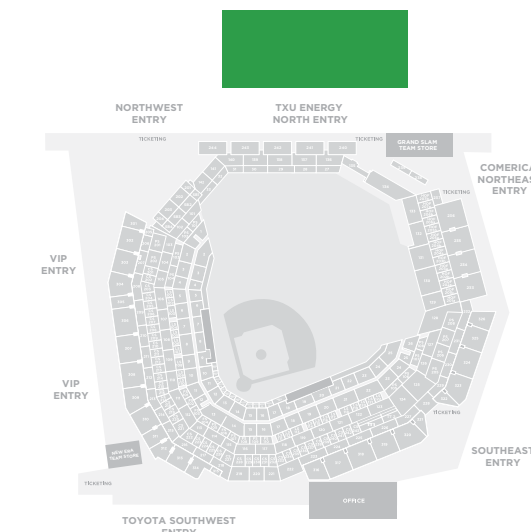

Location: Event Level / Cocktail: 777 | Banquet: 280 | Theater: 272 | Classroom: 147

North Plaza

Third Base Patio

Parking Lots

OUTDOOR SPACES

With the impressive facade of Globe Life Field as a backdrop, our outdoor spaces are a unique setting for any event.

NORTH PLAZA

Capacities: available upon request

THIRD BASE PATIO
Location: Main Concourse
 Cocktail: 828 | Banquet: 220
 Theater: 347 | Classroom: 252

RIGHT FIELD CLUB

The Right Field Club delivers ultimate versatility with retractable walls for a variety of events, from intimate meetings to large cocktail parties. This space features playful lighting, bold artwork, sleek subway tiles and no shortage of natural light.