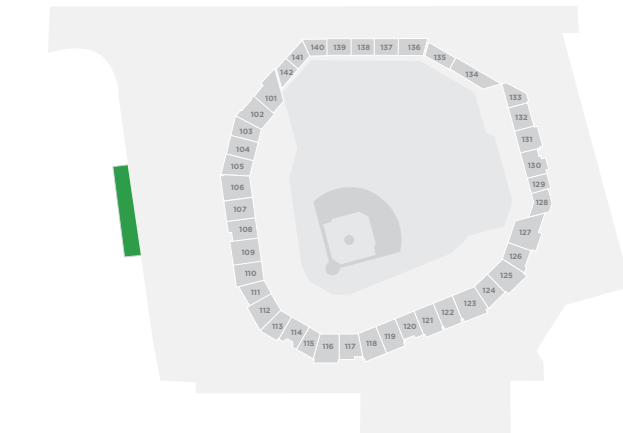

Location: Event Level / Cocktail: 777 | Banquet: 280 | Theater: 272 | Classroom: 147

North Plaza

Third Base Patio

Parking Lots

OUTDOOR SPACES

With the impressive facade of Globe Life Field as a backdrop, our outdoor spaces are a unique setting for any event.

NORTH PLAZA

Capacities: available upon request

THIRD BASE PATIO
Location: Main Concourse
 Cocktail: 828 | Banquet: 220
 Theater: 347 | Classroom: 252

RIGHT FIELD CLUB

The Right Field Club delivers ultimate versatility with retractable walls for a variety of events, from intimate meetings to large cocktail parties. This space features playful lighting, bold artwork, sleek subway tiles and no shortage of natural light.