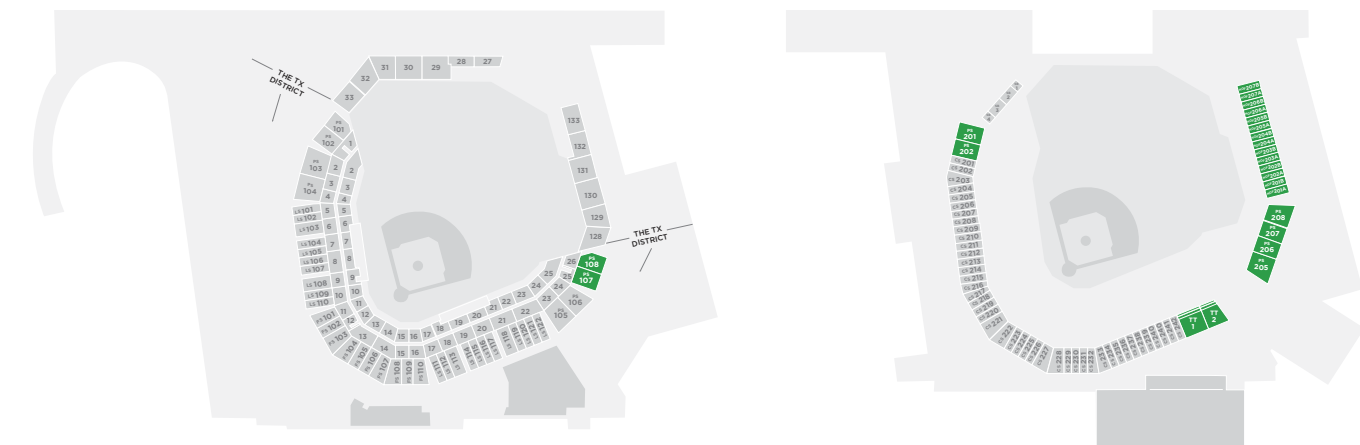

Location: Lower Concourse / Cocktail: 154 | Banquet: 40 | Theater: 110 | Classroom: 69

EVAN WILLIAMS LOUNGE

This space was designed for the wow factor and does not disappoint. Located on the Event Level beside the first base dugout, this lounge features a bar and seating options right against the warning track. Your guests will feel close to the action without sacrificing exclusive amenities and finishes.

 **Evan Williams**
LOUNGE

Location: Event Level / Capacity: 400

GERMANIA INSURANCE LOUNGE

This spectacular space is a fan-favorite, located on the Event Level beside the third base dugout, and features a bar and seating options right against the warning track. Your guests will feel close to the action without sacrificing exclusive amenities and finishes.

Location: Event Level / Capacity: 429

STUBHUB CLUB

The StubHub Club, located on the Lower Concourse, showcases expansive floorspace, a full bar, wood-burning pizza oven and designated buffet room. Iconic arches overhead pay homage to the former home of the Texas Rangers and combine with contemporary art to create an energetic, customizable space.

Location: Lower Concourse / Cocktail: 418 | Banquet: 220 | Theater: 352 | Classroom 162

Party Suites 205-208

Hall of Fame Suites

Party Suites 201-202

Party Suites 107-108

SUITES

Suites at Globe Life Field are available in a variety of sizes, amenities and locations, allowing complete customization for your gathering. Throughout each space, you will find a diverse collection of styles, each boasting inventive uses of regional textures and modern finishes. All suites were intentionally designed for ultimate comfort, meaningful conversation and the feeling of exclusivity, guaranteed to impress your guests.