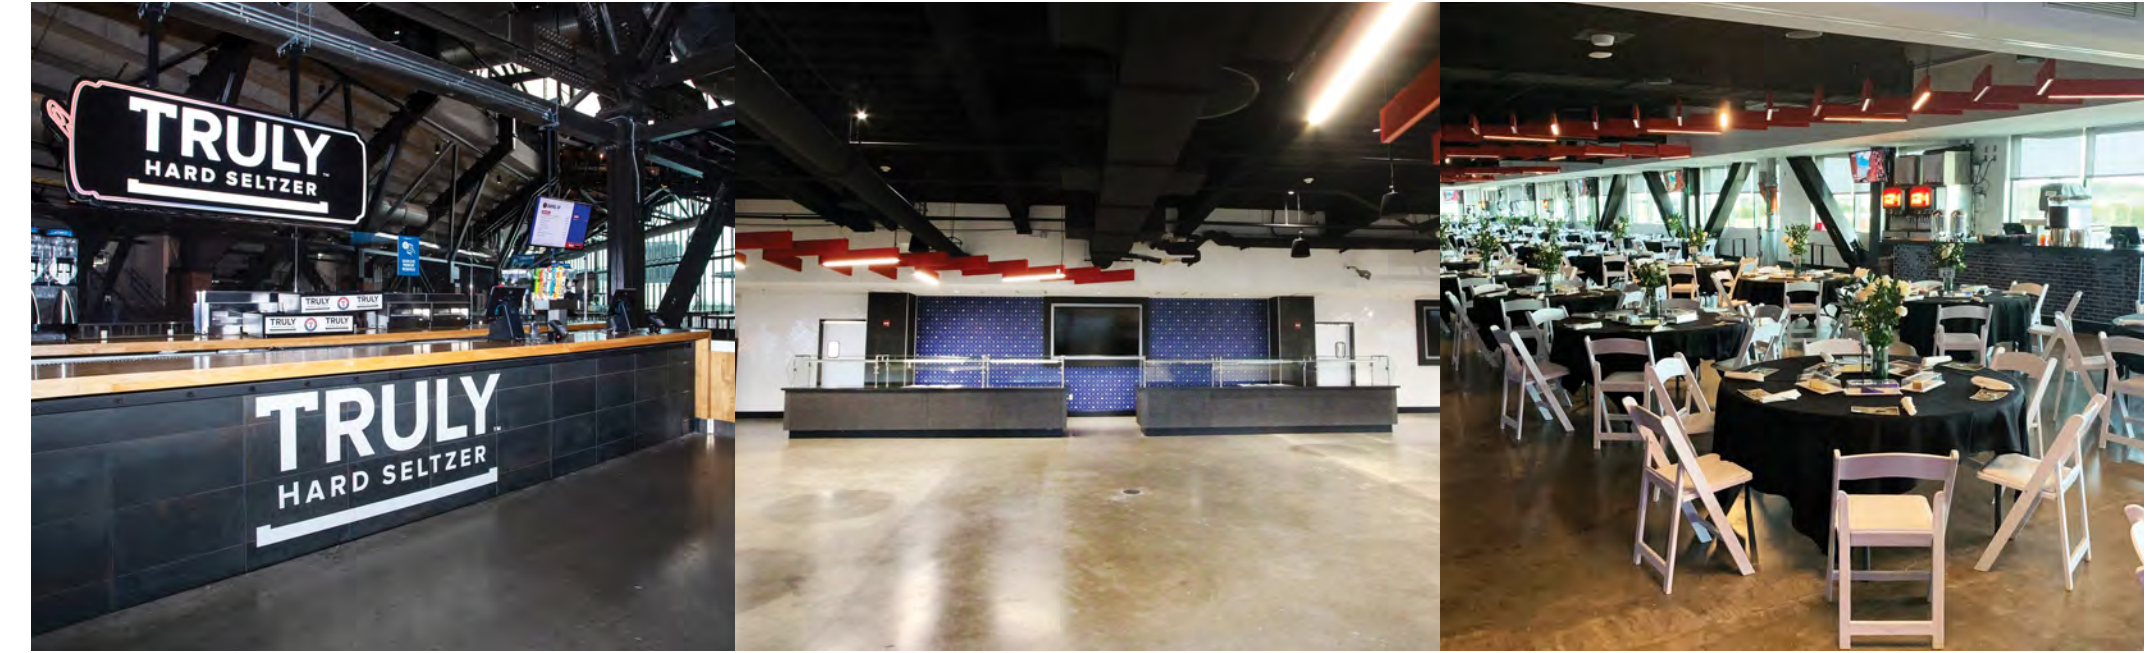

EVENTS AT
 **Globe Life Field**

THE FIELD

The field offers panoramic views of the ballpark from an unprecedented perspective. This flexible event space is an unforgettable setting for both large-scale and intimate gatherings. The playing field is ideal for concerts, batting practices, dinner around the diamond, and so much more.

NORTH PLAZA

Capacities: available upon request

THIRD BASE PATIO
Location: Main Concourse
 Cocktail: 828 | Banquet: 220
 Theater: 347 | Classroom: 252

RIGHT FIELD CLUB

The Right Field Club delivers ultimate versatility with retractable walls for a variety of events, from intimate meetings to large cocktail parties. This space features playful lighting, bold artwork, sleek subway tiles and no shortage of natural light.

Location: Upper Concourse / Cocktail: 642 | Banquet: 440 | Theater: 741 | Classroom: 504

BALCONES SPEAKEASY

The Balcones Speakeasy's design is a nod to Arlington's rich history and Globe Life Field's most surprising club experience. This intimate space features an elegant bar, tap wall and fireside lounge area, and is both fashionable and hospitable. No password needed.