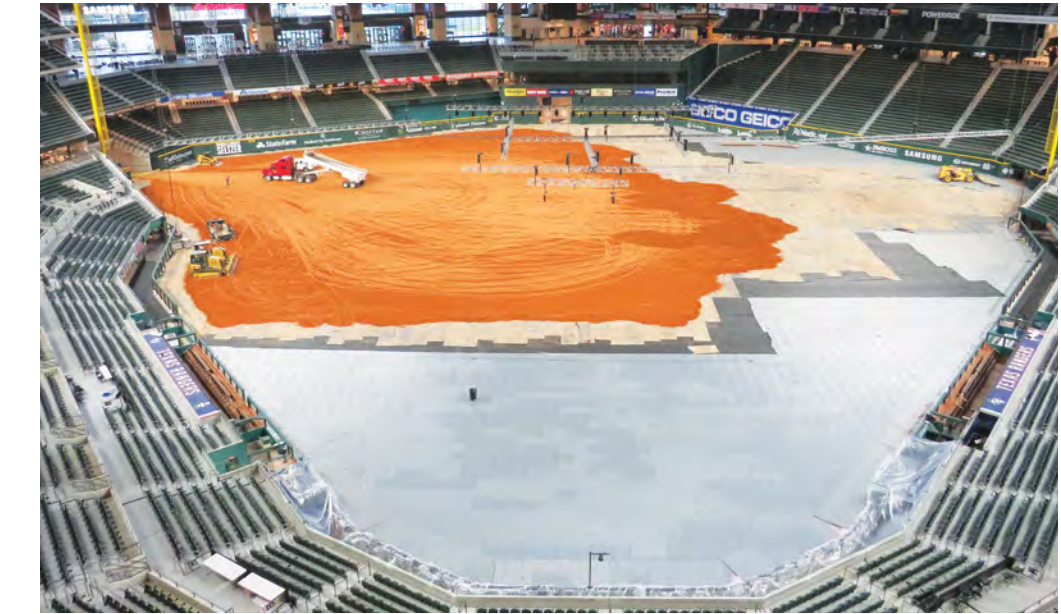

EVENTS AT

 **Globe Life Field**

Make your next event or group outing memorable when you book it at the dazzling new home of the Texas Rangers. Globe Life Field is Major League Baseball's newest ballpark – a state-of-the art, climate-controlled facility located in the heart of Dallas-Fort Worth and close to DFW International Airport. From its retractable roof to customizable spaces and brand new amenities, Globe Life Field will accommodate your needs while thoroughly delighting your guests.

EVENTS AT
 **Globe Life Field**

THE FIELD

The field offers panoramic views of the ballpark from an unprecedented perspective. This flexible event space is an unforgettable setting for both large-scale and intimate gatherings. The playing field is ideal for concerts, batting practices, dinner around the diamond, and so much more.

Sky Box

Outfield Pavilion

Center Field Concourse

The Market

CONCOURSES

The possibilities are endless with the extensive footprint of the concourses at Globe Life Field, each offering a blank canvas for your specific needs. All spaces can be transformed to accommodate meetings, cocktail parties, trade shows and more.