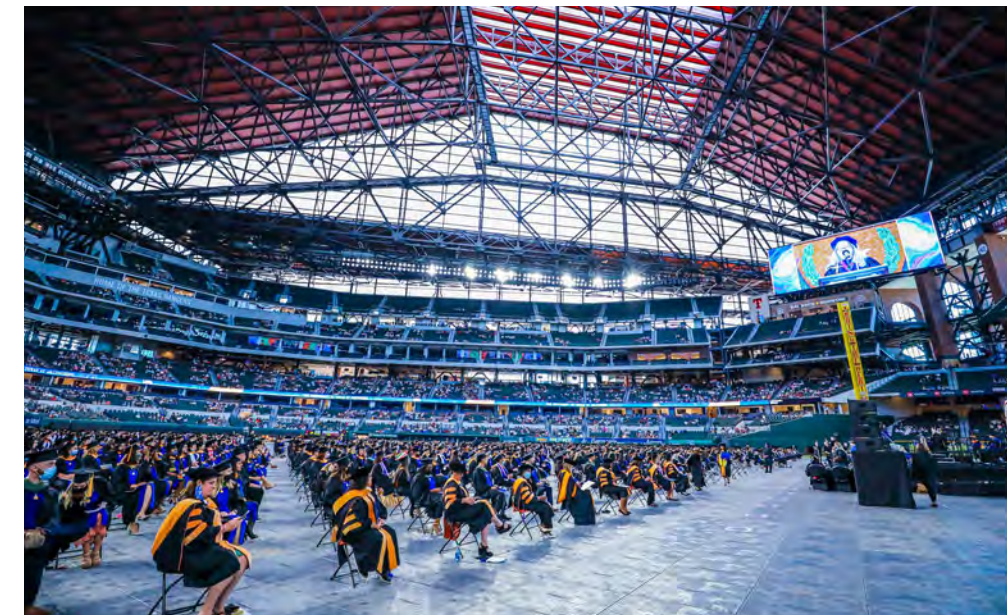

EVENTS AT

 **Globe Life Field**

Make your next event or group outing memorable when you book it at the dazzling new home of the Texas Rangers. Globe Life Field is Major League Baseball's newest ballpark – a state-of-the art, climate-controlled facility located in the heart of Dallas-Fort Worth and close to DFW International Airport. From its retractable roof to customizable spaces and brand new amenities, Globe Life Field will accommodate your needs while thoroughly delighting your guests.

EVENTS AT
 **Globe Life Field**

THE FIELD

The field offers panoramic views of the ballpark from an unprecedented perspective. This flexible event space is an unforgettable setting for both large-scale and intimate gatherings. The playing field is ideal for concerts, batting practices, dinner around the diamond, and so much more.

Sky Box

Outfield Pavilion

Center Field Concourse

The Market

CONCOURSES

The possibilities are endless with the extensive footprint of the concourses at Globe Life Field, each offering a blank canvas for your specific needs. All spaces can be transformed to accommodate meetings, cocktail parties, trade shows and more.