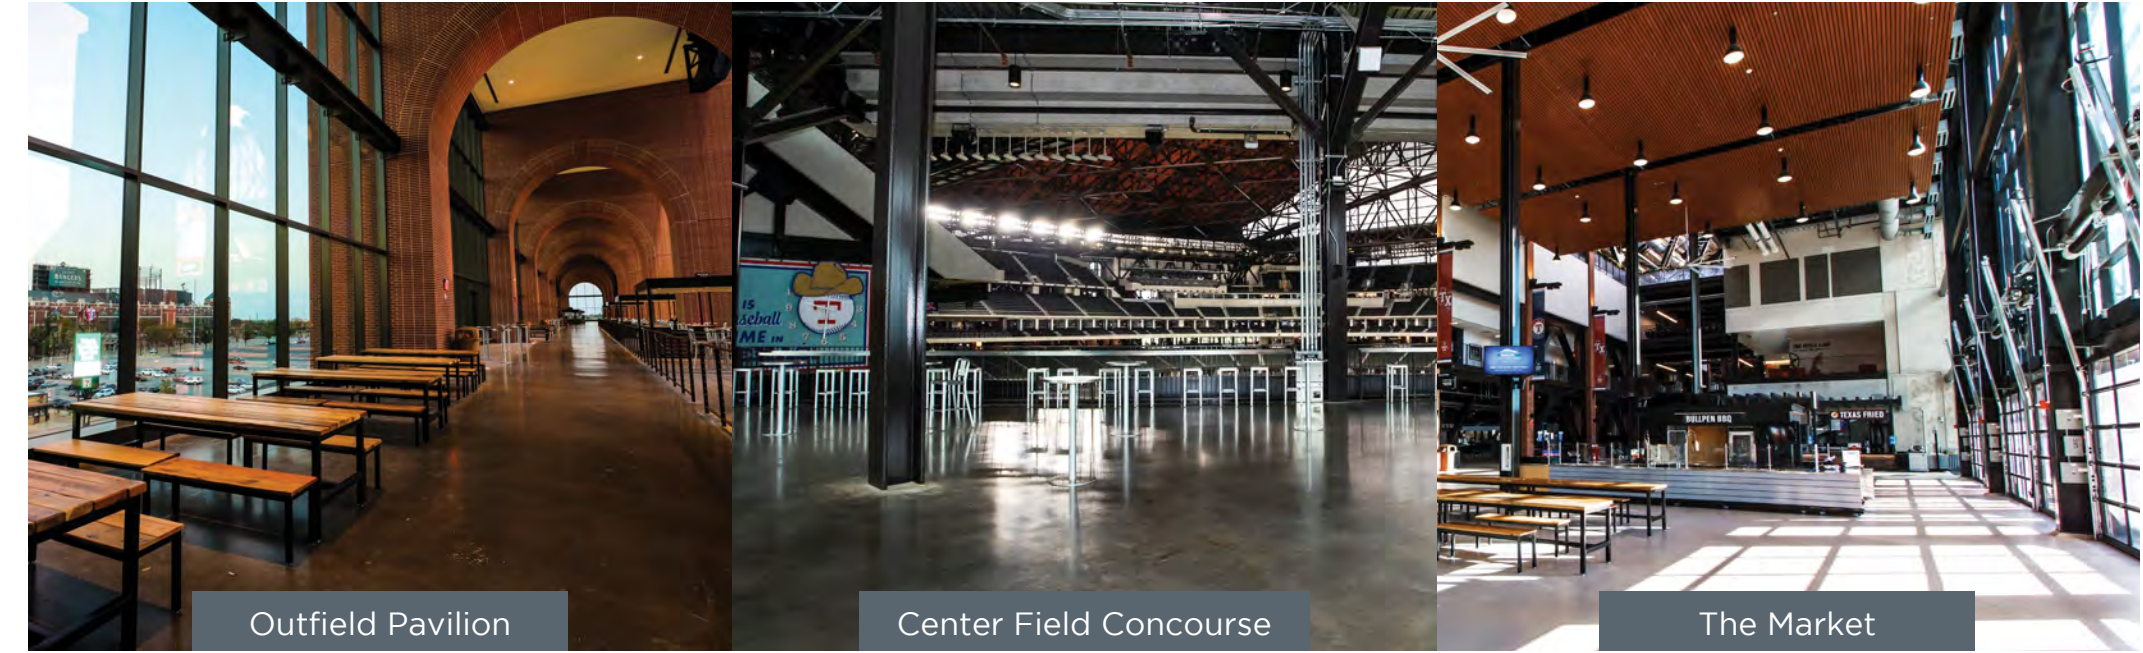

EVENTS AT

 **Globe Life Field**

Make your next event or group outing memorable when you book it at the dazzling new home of the Texas Rangers. Globe Life Field is Major League Baseball's newest ballpark – a state-of-the art, climate-controlled facility located in the heart of Dallas-Fort Worth and close to DFW International Airport. From its retractable roof to customizable spaces and brand new amenities, Globe Life Field will accommodate your needs while thoroughly delighting your guests.

EVENTS AT
 **Globe Life Field**

THE FIELD

The field offers panoramic views of the ballpark from an unprecedented perspective. This flexible event space is an unforgettable setting for both large-scale and intimate gatherings. The playing field is ideal for concerts, batting practices, dinner around the diamond, and so much more.

Sky Box

Outfield Pavilion

Center Field Concourse

The Market

CONCOURSES

The possibilities are endless with the extensive footprint of the concourses at Globe Life Field, each offering a blank canvas for your specific needs. All spaces can be transformed to accommodate meetings, cocktail parties, trade shows and more.