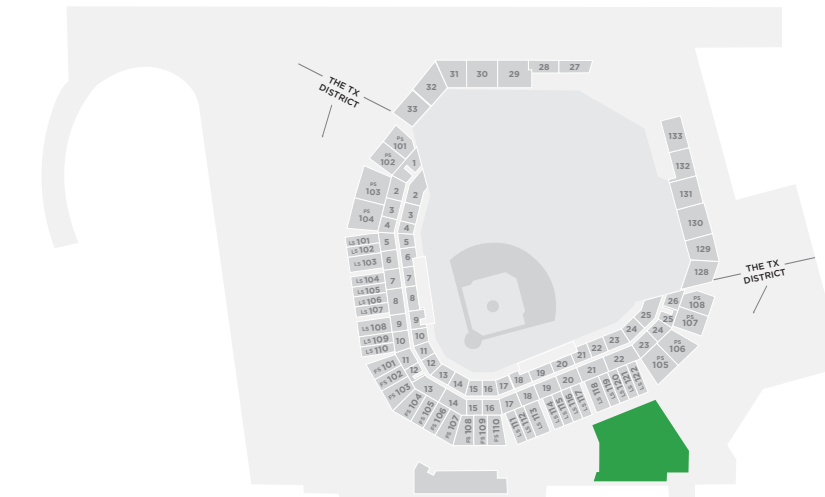

NORTH PLAZA

Capacities: available upon request

THIRD BASE PATIO
Location: Main Concourse
 Cocktail: 828 | Banquet: 220
 Theater: 347 | Classroom: 252

RIGHT FIELD CLUB

The Right Field Club delivers ultimate versatility with retractable walls for a variety of events, from intimate meetings to large cocktail parties. This space features playful lighting, bold artwork, sleek subway tiles and no shortage of natural light.

Location: Lower Concourse / Cocktail: 154 | Banquet: 40 | Theater: 110 | Classroom: 69

EVAN WILLIAMS LOUNGE

This space was designed for the wow factor and does not disappoint. Located on the Event Level beside the first base dugout, this lounge features a bar and seating options right against the warning track. Your guests will feel close to the action without sacrificing exclusive amenities and finishes.

 **Evan Williams**
LOUNGE

Location: Event Level / Capacity: 400

GERMANIA INSURANCE LOUNGE

This spectacular space is a fan-favorite, located on the Event Level beside the third base dugout, and features a bar and seating options right against the warning track. Your guests will feel close to the action without sacrificing exclusive amenities and finishes.

Location: Event Level / Capacity: 429

STUBHUB CLUB

The StubHub Club, located on the Lower Concourse, showcases expansive floorspace, a full bar, wood-burning pizza oven and designated buffet room. Iconic arches overhead pay homage to the former home of the Texas Rangers and combine with contemporary art to create an energetic, customizable space.