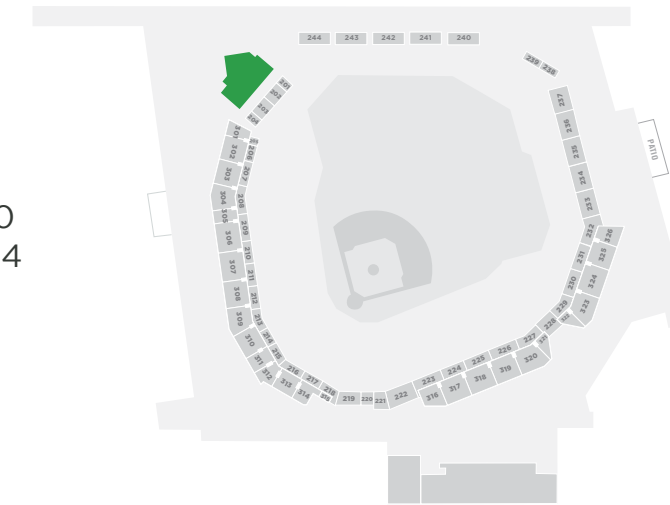

LEVEL 1

Cocktail: 961 | Banquet: 300
Theater: 198 | Classroom: 144

LEVEL 2

Cocktail: 311 | Banquet: 160
Theater: 207 | Classroom: 99

Location: Upper Concourse