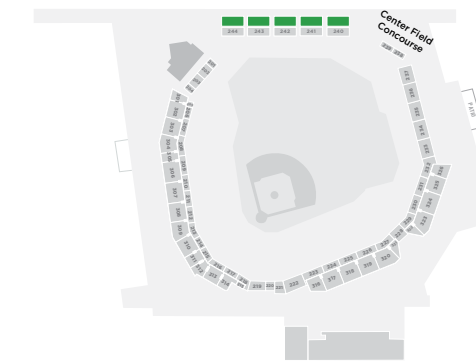

Sky Box

Outfield Pavilion

Center Field Concourse

The Market

CONCOURSES

The possibilities are endless with the extensive footprint of the concourses at Globe Life Field, each offering a blank canvas for your specific needs. All spaces can be transformed to accommodate meetings, cocktail parties, trade shows and more.

OUTFIELD PAVILION
Location: Upper Concourse
 Capacities: available upon request

SKY BOX & CENTER FIELD CONCOURSE
Location: Jim Ross Law Suite Level
 Cocktail: 379

THE MARKET
Location: Main Concourse
 Cocktail: 902 | Banquet: 470
 Theater: 596 | Classroom: 433