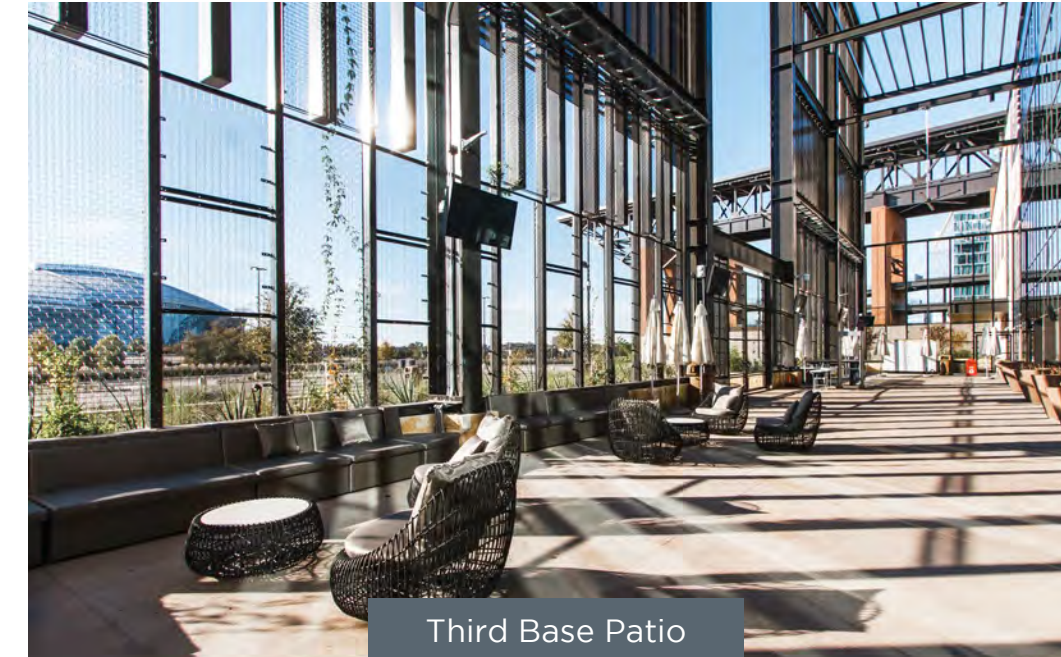

Third Base Patio