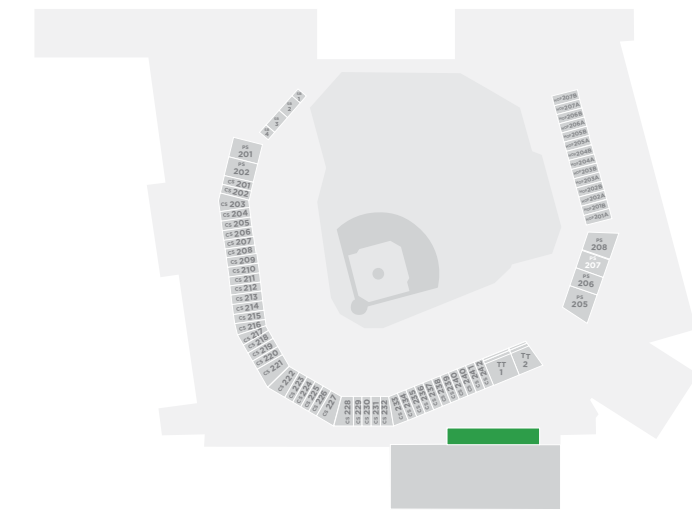

CONFERENCE CENTER

The Conference Center at Globe Life Field is connected to the Texas Rangers front office complex and offers four separate meeting spaces with retractable walls to convert to larger sized meeting spaces. Conference rooms each offer a separate entrance from the terrace, meaning maximum flexibility to accommodate any event format.

SINGLE ROOM
Cocktail: 60 | Banquet: 32
Theater: 70 | Classroom: 36