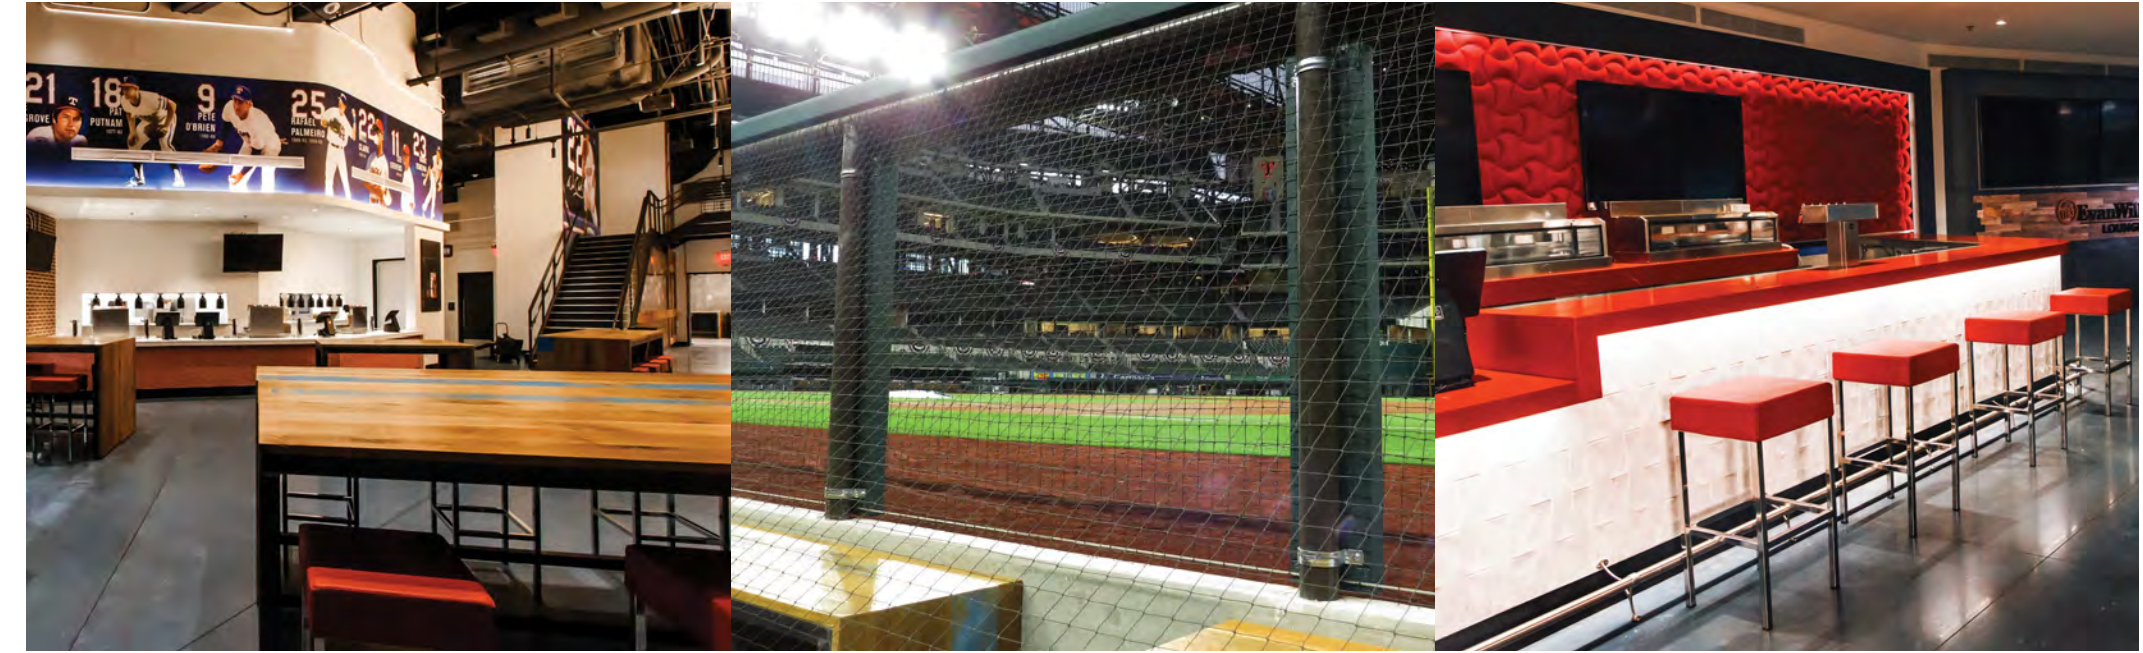

EVAN WILLIAMS LOUNGE

This space was designed for the wow factor and does not disappoint. Located on the Event Level beside the first base dugout, this lounge features a bar and seating options right against the warning track. Your guests will feel close to the action without sacrificing exclusive amenities and finishes.