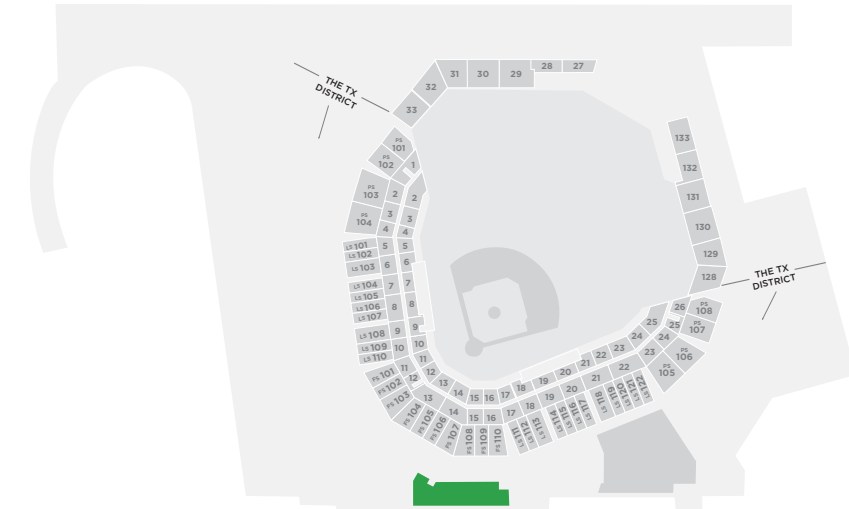

Location: Event Level / Cocktail: 777 | Banquet: 280 | Theater: 272 | Classroom: 147

North Plaza

Third Base Patio

Parking Lots

OUTDOOR SPACES

With the impressive facade of Globe Life Field as a backdrop, our outdoor spaces are a unique setting for any event.

NORTH PLAZA

Capacities: available upon request

THIRD BASE PATIO
Location: Main Concourse
 Cocktail: 828 | Banquet: 220
 Theater: 347 | Classroom: 252

RIGHT FIELD CLUB

The Right Field Club delivers ultimate versatility with retractable walls for a variety of events, from intimate meetings to large cocktail parties. This space features playful lighting, bold artwork, sleek subway tiles and no shortage of natural light.

Location: Lower Concourse / Cocktail: 154 | Banquet: 40 | Theater: 110 | Classroom: 69

EVAN WILLIAMS LOUNGE

This space was designed for the wow factor and does not disappoint. Located on the Event Level beside the first base dugout, this lounge features a bar and seating options right against the warning track. Your guests will feel close to the action without sacrificing exclusive amenities and finishes.

 **Evan Williams**
LOUNGE

Location: Event Level / Capacity: 400

GERMANIA INSURANCE LOUNGE

This spectacular space is a fan-favorite, located on the Event Level beside the third base dugout, and features a bar and seating options right against the warning track. Your guests will feel close to the action without sacrificing exclusive amenities and finishes.