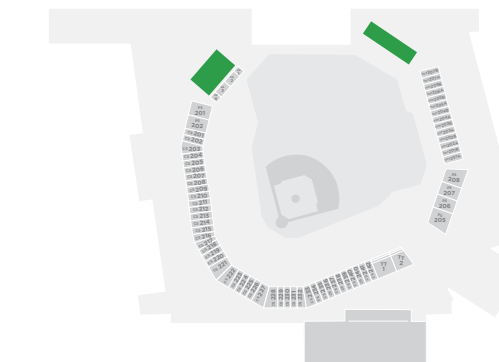

OUTFIELD PAVILION
Location: Upper Concourse
 Capacities: available upon request

SKY BOX & CENTER FIELD CONCOURSE
Location: Jim Ross Law Suite Level
 Cocktail: 379

THE MARKET
Location: Main Concourse
 Cocktail: 902 | Banquet: 470
 Theater: 596 | Classroom: 433